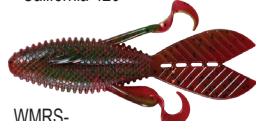

5" Magnum SinSation

The 5" Magnum SinSation is SinSationally effective and versatile rigged any way you prefer! Texas-rigged, Carolina-rigged, on a swim bait head; a scrounger head; or in place of a skirt on favorite spinnerbait, buzzbait or chatterbait. It's perfect for punching or even works as an oversized drop-shot bait.

13RGNS
-Junebug Red

14PBK-Baby Bass

3RS-Black Neon

4" Flip'n OUT

A great flip'n bait with a soft, sturdy, compact, ribbed body and paddle appendages for maximum water displacement to help bass find an easy meal in thick cover. Its two longer claw-like paddles and Mister Twister® Curly Tail® legs generate a lifelike, fleeing motion that's irresistible. The body's recessed centerline creates perfect hook placement.

What's one feature setting this bait apart? The body's smooth, scaled finish on one side, and deep, textured ribs on the other. By rigging the 4" Flip'n OUT with the hook on the smooth side the lure will fall a little faster than if rigged on the ribbed side. Testing revealed a 17% difference in fall rate between the two rigging options!

15PGN-
Green Pumpkin Candy

DGWR-
California 420

V35S-Violet Night

SAS-
South Africa Special

14RBK1P-
Watermelon Red/Pearl

WMRS-
Watermelon Fire Craw

F5R-Flippin Blue Red

1-White