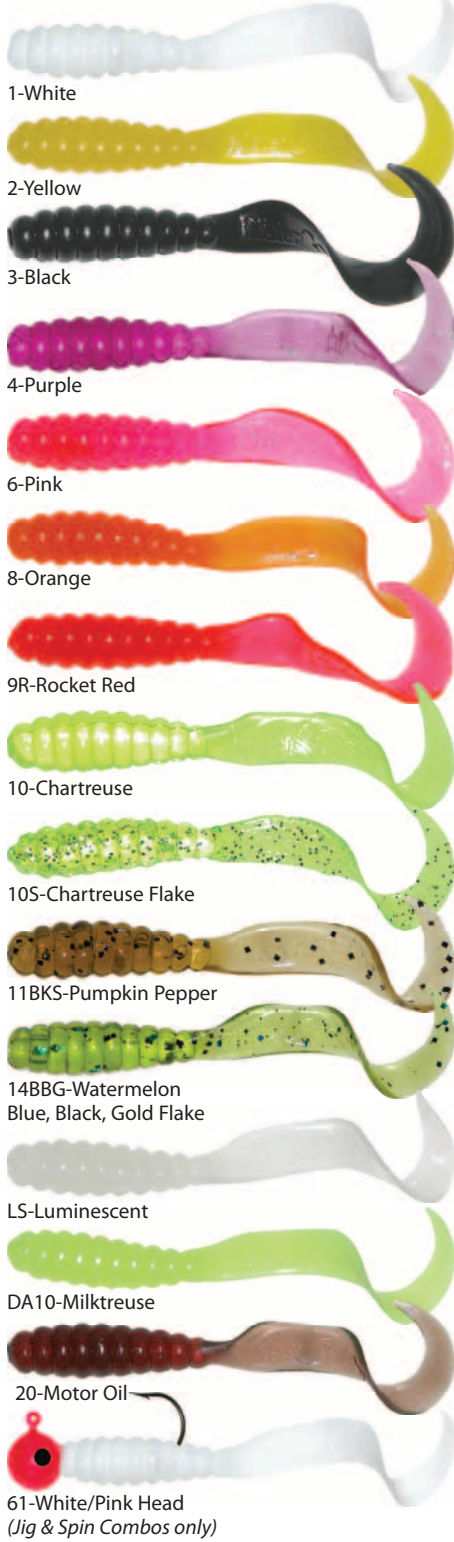

Mister Twister® 2" Teenie™ & 3" Meeny™ Curly Tail® Grubs

Solid and Flake (SF)

- 1-White
- 2-Yellow
- 3-Black
- 4-Purple
- 6-Pink
- 8-Orange
- 9R-Rocket Red
- 10-Chartreuse
- 10S-Chartreuse Flake
- 11BKS-Pumpkin Pepper
- 14BBG-Watermelon Blue, Black, Gold Flake
- LS-Luminescent
- DA10-Milktreuse
- 20-Motor Oil
- 61-White/Pink Head (Jig & Spin Combos only)

Dotted (D)

- 130D-White/Black Dots
- 230D-Yellow/Black Dots

Multicolors, Bloodline (O)

- 198-Brown/Orange Tail
- 2410BK-Carolina Pumpkin/Chartreuse Tail
- 310P-Black/Chartreuse Pearl Tail
- 091-Opaque Red/White Tail
- 122BK-Lime/Black Flake/Yellow Tail
- 129BK-Lime/Black Flake/Opaque Red Tail
- 16-White/Firetail
- 90S-Opaque Red/Clear Flake Tail
- 93-Red/Black Line
- 03-Clear/Black Core
- 143-Chartreuse/Black Line
- 108-Chartreuse/Orange Core
- 101S-Neon Chartreuse Flake
- 61S-Neon Pink Flake

1" Lil' Bit™

Solid & Flake Colors
Lil' Bits only come in these colors

- 3-Black
- 4-Purple
- 6-Pink
- 8-Orange
- 9R-Rocket Red
- 10-Chartreuse
- 10S-Chartreuse Flake
- 11BKS-Pumpkin Pepper
- DA10-Milktreuse
- LS-Luminescent
- 61-White/Pink Head (Jig & Spin Combos only)