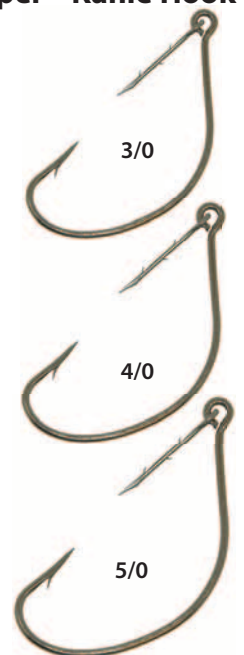

RED Keeper™ Worm Hooks

Red, under most water conditions, is the least dominate color, so fish do not see the RED Keeper™ Worm Hook... just your lure.

RED Keeper™ Worm Hook	Sizes	Stock no.	Price ea.
7 red hooks to a pouch	1/0, 2/0, 3/0, 4/0, 5/0	RKH7	\$ 3.04

Keeper™ Worm Hook

Keeper™ Hooks

Simply the fastest, easiest, best all around method of rigging soft plastic lures.

Weighted Keeper™ Worm Hook

Keeper™ Kahle Hook

Keeper™ Worm Hook	Sizes	Stock no.	Price ea.
5 bronze hooks to a pouch	M6, M4, M2, 1/0, 2/0, 3/0, 4/0, 5/0	KH5	\$ 1.80
10 bronze hooks to a pouch	M6, M4, M2, 1/0, 2/0, 3/0, 4/0, 5/0	KH10	\$ 3.04
20 bronze hooks to a pouch	M6, M4, M2, 1/0, 2/0, 3/0, 4/0, 5/0	KH20	\$ 5.61
100 bronze hooks to a bag	M6, M4, M2, 1/0, 2/0, 3/0, 4/0, 5/0	KH100	\$26.63
Keeper™ Kahle Worm Hook	Sizes	Stock no.	Price ea.
5 bronze hooks to a pouch	3/0, 4/0, 5/0	KKH5	\$ 1.91
Keeper™ Weighted Worm Hook	Sizes	Stock no.	Price ea.
4 bronze weighted hooks to a pouch	1/16 oz. 1/0 hook	WKH16-10	\$ 2.63
100 bronze weighted hooks to a bag	1/16 oz. 1/0 hook	WKH16100	\$47.41
4 bronze weighted hooks to a pouch	1/8 oz. 2/0 hook	WKH18-20	\$ 2.68
100 bronze weighted hooks to a bag	1/8 oz. 2/0 hook	WKH18100	\$47.41
4 bronze weighted hooks to a pouch	3/16 oz. 3/0 hook	WKH36-30	\$ 2.68
100 bronze weighted hooks to a bag	3/16 oz. 3/0 hook	WKH36100	\$47.41
4 bronze weighted hooks to a pouch	1/4 oz. 4/0 hook	WKH14-40	\$ 2.68
100 bronze weighted hooks to a bag	1/4 oz. 4/0 hook	WKH14100	\$47.41