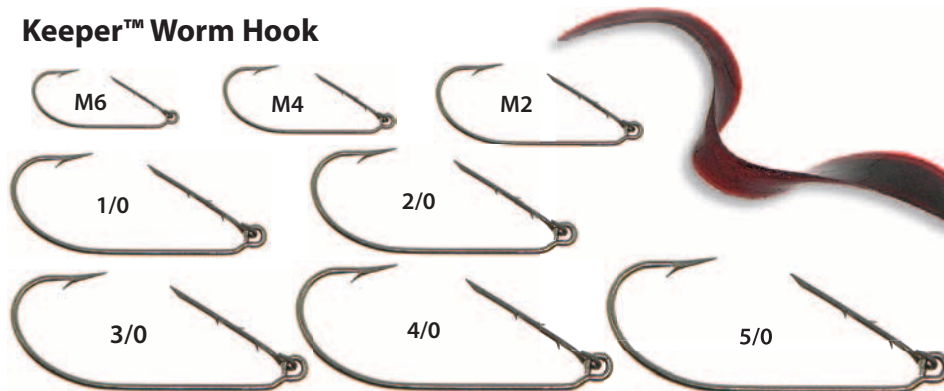

RED Keeper™ Worm Hooks

Red, under most water conditions, is the least dominate color, so fish do not see the RED Keeper™ Worm Hook... just your lure.

RED Keeper™ Worm Hook	Sizes	Stock no.	Price ea.
7 red hooks to a pouch	1/0, 2/0, 3/0, 4/0, 5/0	RKH7	\$ 3.04

Keeper™ Worm Hook

Keeper™ Hooks

Simply the fastest, easiest, best all around method of rigging soft plastic lures.

Weighted Keeper™ Worm Hook

Keeper™ Kahle Hook

Keeper™ Worm Hook	Sizes	Stock no.	Price ea.
5 bronze hooks to a pouch	M6, M4, M2, 1/0, 2/0, 3/0, 4/0, 5/0	KH5	\$ 1.80
10 bronze hooks to a pouch	M6, M4, M2, 1/0, 2/0, 3/0, 4/0, 5/0	KH10	\$ 3.04
20 bronze hooks to a pouch	M6, M4, M2, 1/0, 2/0, 3/0, 4/0, 5/0	KH20	\$ 5.61
100 bronze hooks to a bag	M6, M4, M2, 1/0, 2/0, 3/0, 4/0, 5/0	KH100	\$26.63
Keeper™ Kahle Worm Hook	Sizes	Stock no.	Price ea.
5 bronze hooks to a pouch	3/0, 4/0, 5/0	KKH5	\$ 1.91
Keeper™ Weighted Worm Hook	Sizes	Stock no.	Price ea.
4 bronze weighted hooks to a pouch	1/16 oz. 1/0 hook	WKH16-10	\$ 2.63
100 bronze weighted hooks to a bag	1/16 oz. 1/0 hook	WKH16100	\$47.41
4 bronze weighted hooks to a pouch	1/8 oz. 2/0 hook	WKH18-20	\$ 2.68
100 bronze weighted hooks to a bag	1/8 oz. 2/0 hook	WKH18100	\$47.41
4 bronze weighted hooks to a pouch	3/16 oz. 3/0 hook	WKH36-30	\$ 2.68
100 bronze weighted hooks to a bag	3/16 oz. 3/0 hook	WKH36100	\$47.41
4 bronze weighted hooks to a pouch	1/4 oz. 4/0 hook	WKH14-40	\$ 2.68
100 bronze weighted hooks to a bag	1/4 oz. 4/0 hook	WKH14100	\$47.41