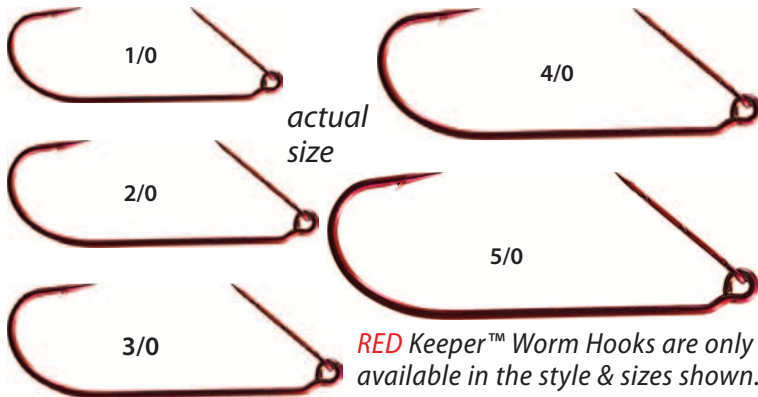

RED Keeper™ Worm Hooks

Red, under most water conditions, is the least dominate color, so fish do not see the RED Keeper™ Worm Hook... just your lure.

RED Keeper™ Worm Hook	Sizes	Stock no.	Price ea.
7 red hooks to a pouch	1/0, 2/0, 3/0, 4/0, 5/0	RKH7	\$ 3.04

Keeper™ Worm Hook

Keeper™ Hooks

Simply the fastest, easiest, best all around method of rigging soft plastic lures.

Weighted Keeper™ Worm Hook

Keeper™ Kahle Hook

Keeper™ Worm Hook	Sizes	Stock no.	Price ea.
5 bronze hooks to a pouch	M6, M4, M2, 1/0, 2/0, 3/0, 4/0, 5/0	KH5	\$ 1.80
10 bronze hooks to a pouch	M6, M4, M2, 1/0, 2/0, 3/0, 4/0, 5/0	KH10	\$ 3.04
20 bronze hooks to a pouch	M6, M4, M2, 1/0, 2/0, 3/0, 4/0, 5/0	KH20	\$ 5.61
100 bronze hooks to a bag	M6, M4, M2, 1/0, 2/0, 3/0, 4/0, 5/0	KH100	\$26.63
Keeper™ Kahle Worm Hook	Sizes	Stock no.	Price ea.
5 bronze hooks to a pouch	3/0, 4/0, 5/0	KKH5	\$ 1.91
Keeper™ Weighted Worm Hook	Sizes	Stock no.	Price ea.
4 bronze weighted hooks to a pouch	1/16 oz. 1/0 hook	WKH16-10	\$ 2.63
100 bronze weighted hooks to a bag	1/16 oz. 1/0 hook	WKH16100	\$47.41
4 bronze weighted hooks to a pouch	1/8 oz. 2/0 hook	WKH18-20	\$ 2.68
100 bronze weighted hooks to a bag	1/8 oz. 2/0 hook	WKH18100	\$47.41
4 bronze weighted hooks to a pouch	3/16 oz. 3/0 hook	WKH36-30	\$ 2.68
100 bronze weighted hooks to a bag	3/16 oz. 3/0 hook	WKH36100	\$47.41
4 bronze weighted hooks to a pouch	1/4 oz. 4/0 hook	WKH14-40	\$ 2.68
100 bronze weighted hooks to a bag	1/4 oz. 4/0 hook	WKH14100	\$47.41