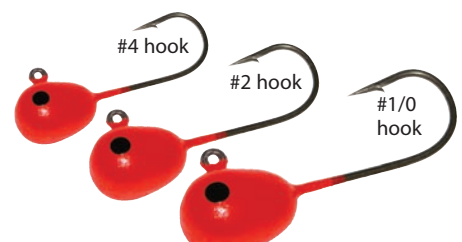

Finally there is a saltwater jighead that works perfectly with Exude™ lures. All four colors available in 1/8 oz., 3/16 oz., or 1/4 oz. sizes. All of these jigheads feature a strong stainless steel hook for maximum corrosion resistance. In addition, three "ribs" hold your lure securely in place under almost any fishing condition. Each size is engineered with an enhanced swimming action, and all feature a large prism eye for maximum attraction.

1-white

3-black

10-chartreuse

9-red

Jigheads

Extra sharp round bend hooks for increased hooking power

Quality chip resistant finishes

Round Jigheads

Mister Twister® round jigheads are the perfect companions for our soft plastic lures. They are extremely easy to rig and they cast flawlessly. Add a spinner form for added flash and vibration.

Spinner Forms