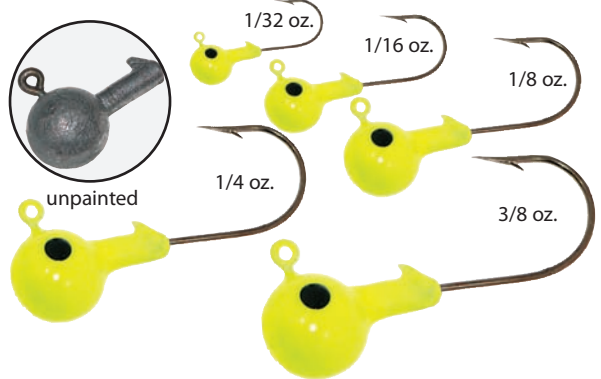

51-blue/white

1210-lime/
chartreuse

810-orange/
chartreuse

61-pink/white

Floating Jigheads

Our floating jigheads are ideal for suspended fish. Like our round jigheads, they are very easy to rig. Mister Twister® floating jigheads make the perfect walleye rig.

Finally there is a saltwater jighead that works perfectly with Exude™ lures. All four colors available in 1/8 oz., 3/16 oz., or 1/4 oz. sizes. All of these jigheads feature a strong stainless steel hook for maximum corrosion resistance. In addition, three "ribs" hold your lure securely in place under almost any fishing condition. Each size is engineered with an enhanced swimming action, and all feature a large prism eye for maximum attraction.

1-white

3-black

10-chartreuse

9-red

Jigheads

Extra sharp round bend hooks for increased hooking power

Quality chip resistant finishes

Round Jigheads

Mister Twister® round jigheads are the perfect companions for our soft plastic lures. They are extremely easy to rig and they cast flawlessly. Add a spinner form for added flash and vibration.

Spinner Forms