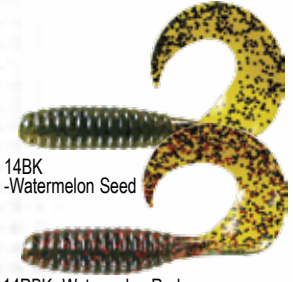

# Fat Curly Tail®

Maximum action at ultra low speed makes this an excellent choice for casting, flipping, split shot fishing, Carolina rigs & Texas rigs. It also makes a great trailer for spinner baits, in-line spinners and swim jigs.

**5" FAT Curly Tail®**  
9/resealable bag  
**Stock #** 5CT9  
**Price** \$4.20

Be sure to add the color code # after the stock #

14BK -Watermelon Seed

14RBK- Watermelon Red

13RGNS -Junebug Red

15BK-Green Pumpkin

1P-White Pearl

74S-Smoke/Purple Flake

7BKS-Smoke/Black Flake

1410BK-Watermelon Seed/Chartreuse Tail

7BKS10-Smoke/Black Flake/Chartreuse Tail

05N-Bluegill

109-Chartreuse/Red Core

10S-Chartreuse/Silver Flake