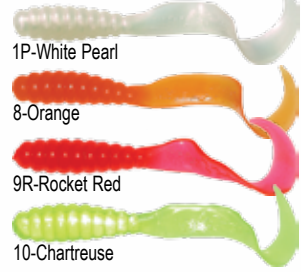

## Curly Tail® Grubs

### 2" Teenie™ • 3" Meeny™ Curly Tail® Grubs

**Solid and Flake (SF)**

2-Yellow

4-Purple

6-Pink

3-Black

10S-Chartreuse Flake

11BKS-Pumpkin Pepper

**Multicolors, Bloodline (O)**

091S-Neon Red Flake

101S-Neon Chartreuse Flake

61S-Neon Pink Flake

51S-Neon Blue Flake

90S-Opaque Red/Clear Flake Tail

198-Brown/Orange Tail

2410BK-Carolina Pumpkin/Chartreuse Tail

310P-Black/Chartreuse Pearl Tail

1P-White Pearl

8-Orange

9R-Rocket Red

10-Chartreuse

1-White

14BBG-Watermelon/Blue, Black, Gold Flake

LS-Luminescent