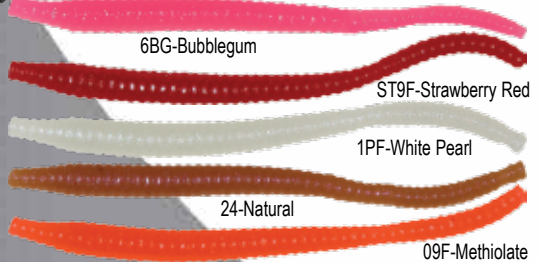

EXUDE 2½" Trout Worm

Exude™ 2-1/2" Trout Worm	Stock #	Be sure to add the color code # after the stock #	Price
15/resealable bag	ETW15		$3.81

EXUDE Roe -cluster or single

Mister Twister's Exude™ Roe is perfect for rainbows, browns, kokanee, coho or chinook. Exclusive Exude™ scent trail.