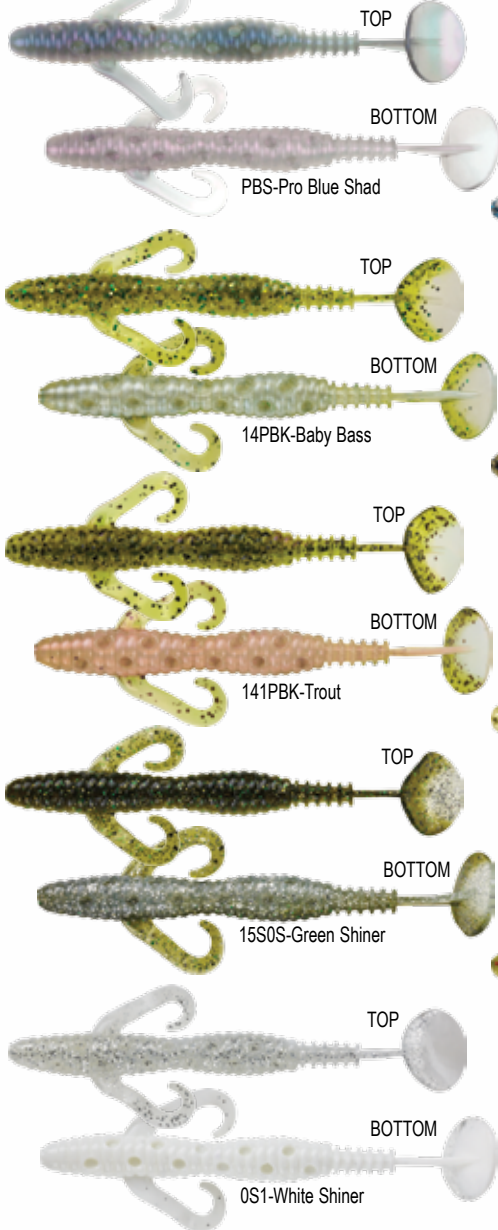

# SwimSation

Smokin' Shad shown

When Bass Elite Series Pro, Clent Davis requests a new bait, Mister Twister® listens. After 6 months of testing and refining, we had a bait with the exact swimming action Clent was looking for – a hybrid, with all the great features of the SinSation (page 4), plus an irresistible swimming action.

Front Curly Tail® arms produce lift, glide and pulsating visual attraction. An oversized paddle tail kicks wildly, even at slow speeds. The entire body is ribbed and covered with poc'it chambers to increase disturbance. Its tapered body allows the tail a greater range of motion than other swim baits.

## Laminated Colors Top & Bottom View

**5" SwimSation**  
5/resealable bag

**Stock # Price**  
5SS5 \$4.66

Be sure to add  
the color code #  
after the stock #

Clent  
Davis