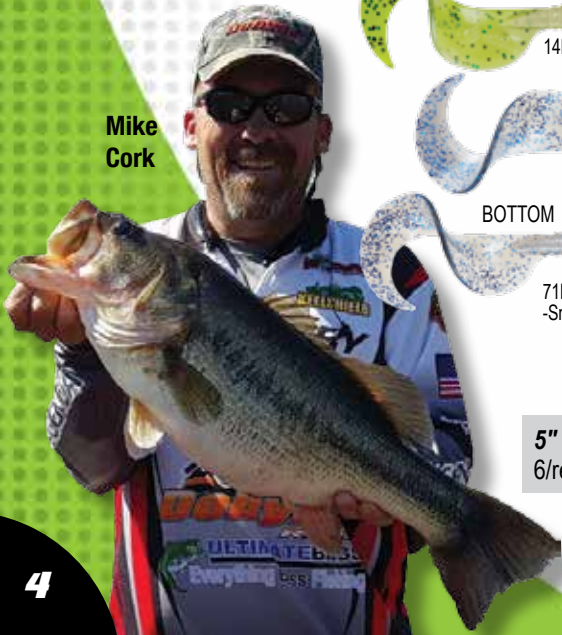

# Magnum SinSation

The 5" Magnum SinSation is SinSationally effective and versatile rigged any way you prefer! Texas-rigged, Carolina-rigged, on a swim bait head; a scrounger head; or in place of a skirt on favorite spinnerbait, buzzbait or chatterbait. It's perfect for punching or even works as an oversized drop-shot bait.

Green Pumpkin Blue shown

Two front Curly Tails® produce lift, glide and pulsating for visual attraction. The back half of the body is thinner, allowing the oversized Curly Tail® to swim SinSationally.

The entire body is ribbed and covered with a series of poc'it chambers to increase water disturbance and slow its swim.

### Flake Colors

3RS-Black Neon

13RGNS  
-Junebug Red

9BGN-Red Bug

14RBK-Watermelon  
Seed/Red Flake

15BBK  
-Green Pumpkin Blue

Mike  
Cork

<b>5" Magnum SinSation</b> 6/resealable bag	<b>Stock #</b> 5MSS6	Be sure to add the color code # after the stock #	<b>Price</b> \$4.66
--	-------------------------	---	------------------------