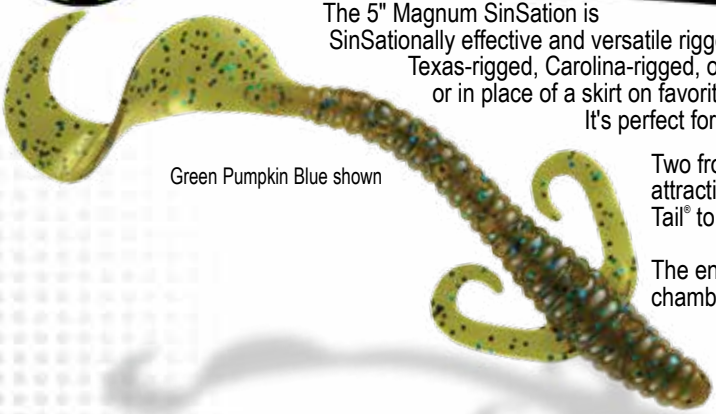

# Magnum SinSation

The 5" Magnum SinSation is SinSationally effective and versatile rigged any way you prefer! Texas-rigged, Carolina-rigged, on a swim bait head; a scrounger head; or in place of a skirt on favorite spinnerbait, buzzbait or chatterbait. It's perfect for punching or even works as an oversized drop-shot bait.

Green Pumpkin Blue shown

Two front Curly Tails® produce lift, glide and pulsating for visual attraction. The back half of the body is thinner, allowing the oversized Curly Tail® to swim SinSationally.

The entire body is ribbed and covered with a series of poc'it chambers to increase water disturbance and slow its swim.

### Solid Color

1P-White Pearl

### Swirl Color

SL3PS5-Hematoma