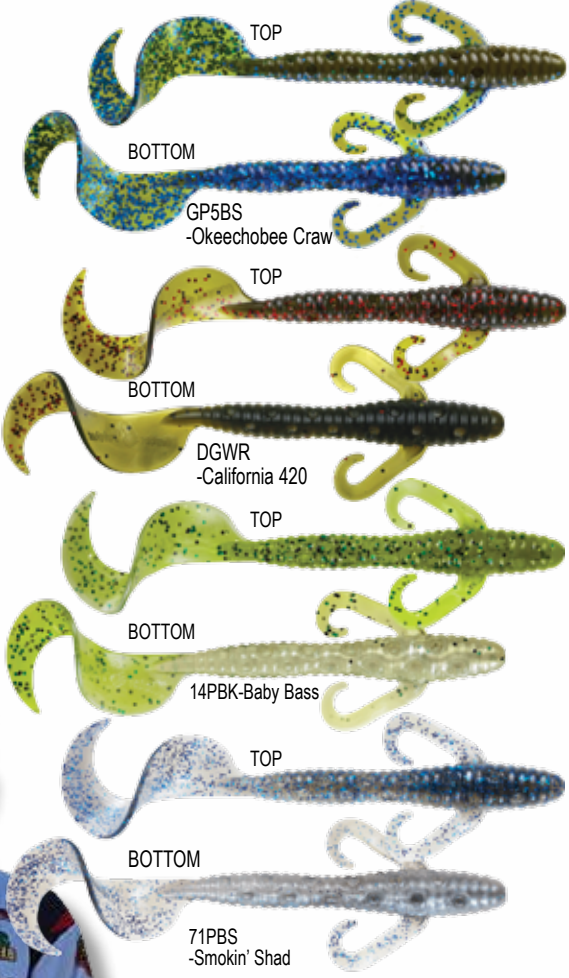

# Magnum SinSation

The 5" Magnum SinSation is SinSationally effective and versatile rigged any way you prefer! Texas-rigged, Carolina-rigged, on a swim bait head; a scrounger head; or in place of a skirt on favorite spinnerbait, buzzbait or chatterbait. It's perfect for punching or even works as an oversized drop-shot bait.

Green Pumpkin Blue shown

Two front Curly Tails® produce lift, glide and pulsating for visual attraction. The back half of the body is thinner, allowing the oversized Curly Tail® to swim SinSationally.

The entire body is ribbed and covered with a series of poc'it chambers to increase water disturbance and slow its swim.

### Solid Color

1P-White Pearl

### Swirl Color

SL3PS5-Hematoma