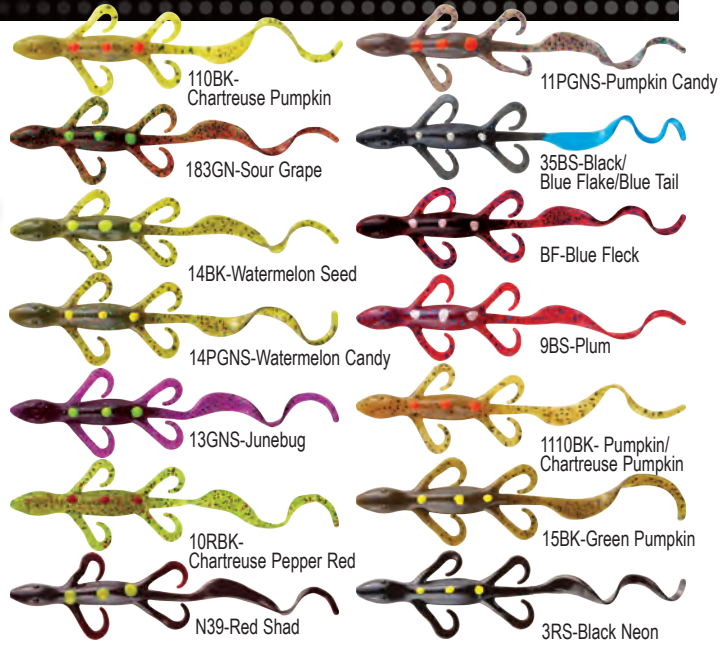

# Phenom<sup>®</sup> Worm

Chartreuse/Black Core shown

N39-Red Shad  
N34-Tequila Sunrise  
128BG-Perch

Often copied but never duplicated, the Mister Twister<sup>®</sup> Phenom<sup>®</sup> Worm sports the original Curly Tail<sup>®</sup> action in a full-bodied 6" worm. It was the first and it's still the best. Its life-like design proves irresistible.

6" Phenom <sup>®</sup>	
20/resealable bag	
<b>Stock #</b>	<b>Price</b>
6P20	\$3.94
Bulk-100/bag	
<b>Stock #</b>	<b>Price</b>
6P100	\$15.77
Be sure to add the color code # after the stock #	

53-Blue/Black Core  
93-Red/Black Core  
109GN-Chartreuse/Red Core/Green Flake  
143-Chartreuse/Black Core  
14BK-Watermelon Seed  
14RBK-Watermelon Red  
11BKS-Pumpkin Pepper  
13GNS-Junebug  
9BS-Plum  
1410BK-Watermelon Seed/Chartreuse Tail  
131PBS-Grape/Blue Flake/White Pearl Tail  
136BS-Grape/Blue Flake/Firetail  
310-Black/Chartreuse Tail  
3-Black  
4-Purple  
13-Grape  
20-Motor Oil  
24-Natural  
35-Black/Blue Tail  
36-Black/Firetail  
41-Purple/White Tail  
46-Purple/Firetail  
136-Grape/Firetail  
198-Brown/Orange Tail  
2010RS-Motor Oil/Red Flake/Chartreuse Tail

# Super Lizard

Black Neon shown

110BK-Chartreuse Pumpkin  
183GN-Sour Grape  
14BK-Watermelon Seed  
14PGNS-Watermelon Candy  
13GNS-Junebug  
10RBK-Chartreuse Pepper Red  
N39-Red Shad  
11PGNS-Pumpkin Candy  
35BS-Black/Blue Flake/Blue Tail  
BF-Blue Fleck  
9BS-Plum  
1110BK-Pumpkin/Chartreuse Pumpkin  
15BK-Green Pumpkin  
3RS-Black Neon

The Mister Twister<sup>®</sup> Super Lizard's unique design allows it to slip through heavy cover with ease. The head and neck are sized for perfect rigging. Its super soft texture will have you saying, "I've never fished anything like it."