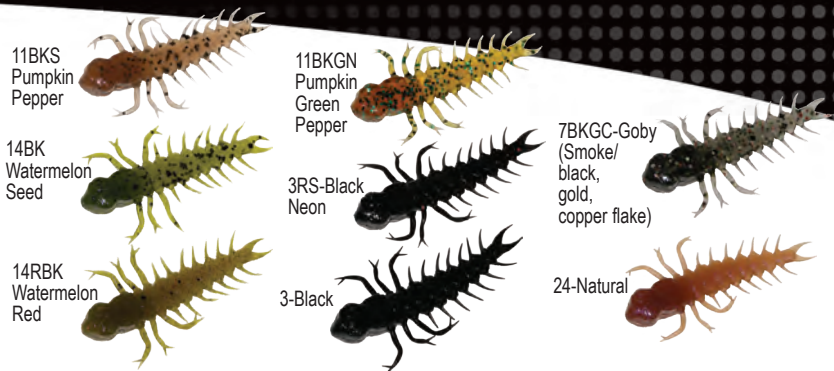

TwisterMite

The Mister Twister® TwisterMite is perfect for trout, crappie, panfish, and smallmouth. Rig with a jig or rig it as a drop shot lure. It is also ideal for Carolina rigging. Available in eight proven colors.

2 3/4" TwisterMite
15/resealable bag
Stock # MTTM15
Price \$4.50

Be sure to add the color code # after the stock #

Tri-Alive® 3" Meeny™

3" Meeny™
15/resealable bag
Stock # TAMT15
Price \$4.76

Be sure to add the color code # after the stock #

Perfect imitations of the food provided for fish by nature...panfish, shiners, shads, and perch. Colors so alive and natural even the wariest fish find them irresistible.

Tri-Alive® 3" Sassy Grub

Here is a great selection of proven Mister Twister® grubs in exciting Tri-Alive® colors. Rig them anyway you like. They are consistently productive for bass, walleye and many other freshwater game fish. Redfish and speck fishermen also find the Sassy® Grub very effective in saltwater.

3" Sassy® Grub
10/resealable bag
Stock # TASG10
Price \$4.28

Be sure to add the color code # after the stock #

Tri-Alive® 2" Hot Curly Tail®

2" Hot Curly Tail®
20/resealable bag
Stock # TA2CT20
Price \$4.46