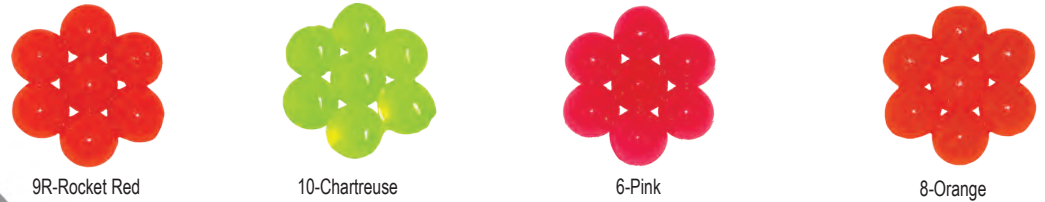

# Hawg Frawg®

Mister Twister's Hawg Frawg® is "No Ordinary Toad." Oversized, detailed swimming legs create a tantalizing top water disturbance.

In addition, all Hawg Frawgs feature real 3D eyes. Rig it weedless on a Mister Twister® Keeper™ Hook or fish it on a jig.

## Lightnin' Bug®

Lightnin' Bug®	Stock #	Price
1/32 oz. - 2/card	LJ332	\$3.10
*1/16 oz. - 2/card	LJ316	\$3.10

Be sure to add the color code # after the stock #

## EXUDE™ ROE -cluster or single

Mister Twister's Exude™ Roe is perfect for rainbows, browns, kokanee, coho or chinook. Exclusive Exude™ scent trail.

Exude™ Roe	Stock #	Price
10/resealable bag	ESR10	\$3.96