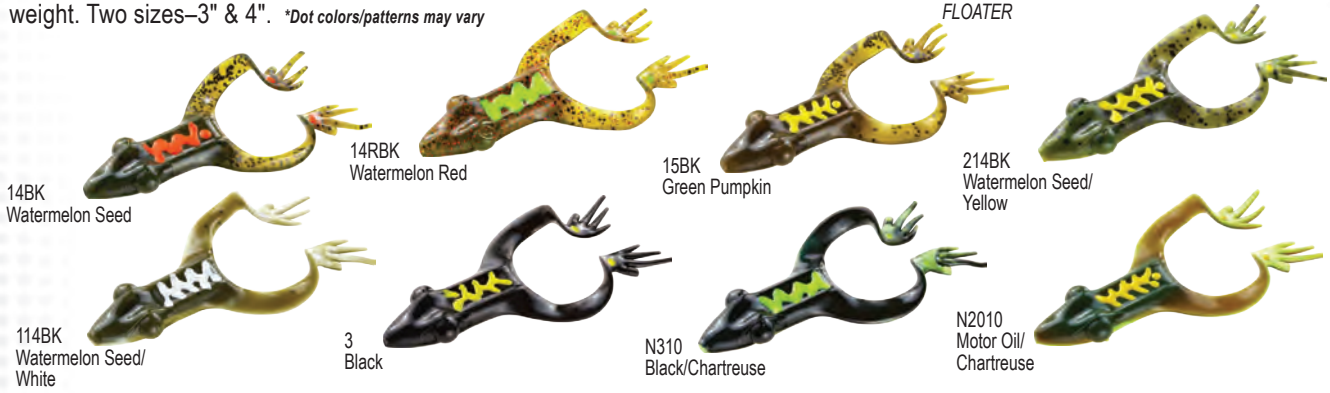

# Hawg Frawg®

Mister Twister's Hawg Frawg® is "No Ordinary Toad." Oversized, detailed swimming legs create a tantalizing top water disturbance.

In addition, all Hawg Frawgs feature real 3D eyes. Rig it weedless on a Mister Twister® Keeper™ Hook or fish it on a jig.

This highly productive lure has been a staple with fishermen for over 30 years. Casts easily with or without weight. Two sizes—3" & 4". \*Dot colors/patterns may vary

Hawg Frawg®	Stock #	Price
3" 5/resealable bag	3HFO5	\$4.12
4" 5/resealable bag	4HFO5	\$4.63

Be sure to add the color code # after the stock #

## EXUDE™ ROE -cluster or single

Mister Twister's Exude™ Roe is perfect for rainbows, browns, kokanee, coho or chinook. Exclusive Exude™ scent trail.

Exude™ Roe	Stock #	Price
10/resealable bag	ESR10	\$3.96