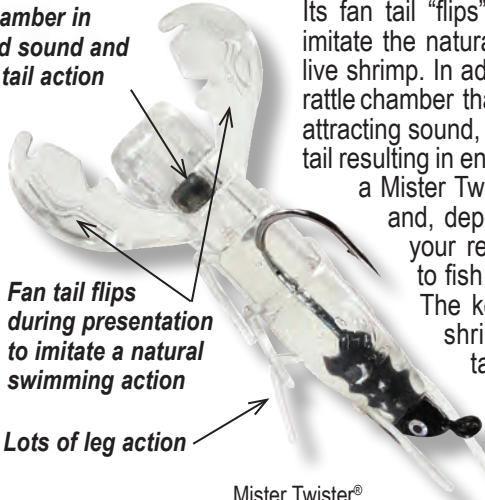

HB0AJ-Opening Day (Laminated)

Rattle chamber in tail to add sound and enhance tail action

Actual Size

Shown clear for demonstrative purposes only -not available as a color

Fan tail flips during presentation to imitate a natural swimming action

Lots of leg action

Its fan tail "flips" during presentation to imitate the natural swimming action of a live shrimp. In addition the tail includes a rattle chamber that not only produces fish-attracting sound, but it adds weight to the tail resulting in enhanced motion. Rig it on a Mister Twister® Saltwater Jighead and, depending on the speed of your retrieve, you will be able to fish it at virtually any depth.

The key to effective artificial shrimp presentations is tail action and sound. The Exude™ Fan Tail Shrimp not only has both, but its Exude™ formulation begins releasing scent as soon as the lure hits the water. Action, size, sound, colors and scent—Mister Twister's 2 1/2" Exude™ Fan Tail Shrimp has it all.

Rigged on a saltwater jighead or single weedless hook, the EXUDE™ Shrimp mimics an escaping shrimp. A quick popping retrieve provides great tail action, while the undulating legs, make it irresistible to redfish, trout, snook, and flounder.