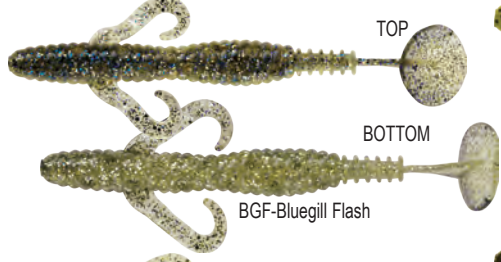

SwimSation

Smokin' Shad shown

When Bass Elite Series Pro, Clent Davis requests a new bait, Mister Twister® listens. After 6 months of testing and refining, we had a bait with the exact swimming action Clent was looking for – a hybrid, with all the great features of the SinSation (page 5), plus an irresistible swimming action.

Front Curly Tail® arms produce lift, glide and pulsating visual attraction. An oversized paddle tail kicks wildly, even at slow speeds. The entire body is ribbed and covered with poc't chambers to increase disturbance. Its tapered body allows the tail a greater range of motion than other swim baits.

5" SwimSation	Stock #	Price
5/resealable bag	5SS5	\$4.85

Be sure to add the color code # after the stock #

Jimmy Kennedy

Jacob Shoopman

1P-White Pearl

71PBS-Smokin' Shad

7BS0S-Blue Shiner

BGF-Bluegill Flash

G0S-Gold Shiner

HDI-Houdini

PBS-Pro Blue Shad

14PBK-Baby Bass

141PBK-Trout

15S0S-Green Shiner

0S1-White Shiner