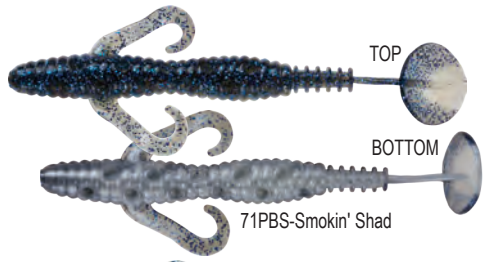

SwimSation

Smokin' Shad shown

When Bass Elite Series Pro, Clent Davis requests a new bait, Mister Twister® listens. After 6 months of testing and refining, we had a bait with the exact swimming action Clent was looking for – a hybrid, with all the great features of the SinSation (page 5), plus an irresistible swimming action.

Front Curly Tail® arms produce lift, glide and pulsating visual attraction. An oversized paddle tail kicks wildly, even at slow speeds. The entire body is ribbed and covered with poc't chambers to increase disturbance. Its tapered body allows the tail a greater range of motion than other swim baits.

5" SwimSation	Stock #	Price
5/resealable bag	5SS5	\$4.85

Be sure to add the color code # after the stock #

Jimmy Kennedy

Jacob Shoopman

1P-White Pearl

71PBS-Smokin' Shad

7BS0S-Blue Shiner

BGF-Bluegill Flash

G0S-Gold Shiner

HDI-Houdini

PBS-Pro Blue Shad

14PBK-Baby Bass

141PBK-Trout

15S0S-Green Shiner

0S1-White Shiner