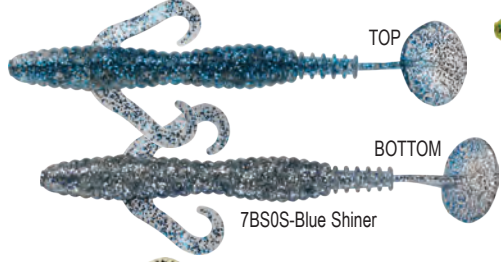

SwimSation

Smokin' Shad shown

When Bass Elite Series Pro, Clent Davis requests a new bait, Mister Twister® listens. After 6 months of testing and refining, we had a bait with the exact swimming action Clent was looking for – a hybrid, with all the great features of the SinSation (page 5), plus an irresistible swimming action.

Front Curly Tail® arms produce lift, glide and pulsating visual attraction. An oversized paddle tail kicks wildly, even at slow speeds. The entire body is ribbed and covered with poc't chambers to increase disturbance. Its tapered body allows the tail a greater range of motion than other swim baits.

5" SwimSation	Stock #	Price
5/resealable bag	5SS5	\$4.85

Be sure to add the color code # after the stock #

Jimmy Kennedy

Jacob Shoopman

1P-White Pearl

71PBS-Smokin' Shad

7BS0S-Blue Shiner

BGF-Bluegill Flash

G0S-Gold Shiner

HDI-Houdini

PBS-Pro Blue Shad

14PBK-Baby Bass

141PBK-Trout

15S0S-Green Shiner

0S1-White Shiner