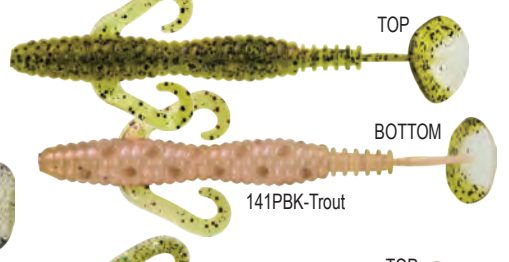

SwimSation

Smokin' Shad shown

When Bass Elite Series Pro, Clent Davis requests a new bait, Mister Twister® listens. After 6 months of testing and refining, we had a bait with the exact swimming action Clent was looking for – a hybrid, with all the great features of the SinSation (page 5), plus an irresistible swimming action.

Front Curly Tail® arms produce lift, glide and pulsating visual attraction. An oversized paddle tail kicks wildly, even at slow speeds. The entire body is ribbed and covered with poc't chambers to increase disturbance. Its tapered body allows the tail a greater range of motion than other swim baits.

5" SwimSation	Stock #	Price
5/resealable bag	5SS5	\$4.85

Be sure to add the color code # after the stock #

Jimmy Kennedy

Jacob Shoopman

1P-White Pearl

71PBS-Smokin' Shad

7BS0S-Blue Shiner

BGF-Bluegill Flash

G0S-Gold Shiner

HDI-Houdini

PBS-Pro Blue Shad

14PBK-Baby Bass

141PBK-Trout

15S0S-Green Shiner

0S1-White Shiner