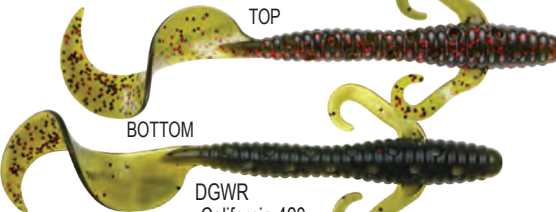

Magnum SinSation

The 5" Magnum SinSation is SinSationally effective and versatile rigged any way you prefer! Texas-rigged, Carolina-rigged, on a swim bait head; a scrounger head; or in place of a skirt on favorite spinnerbait, buzzbait or chatterbait. It's perfect for punching and even works as an oversized drop-shot bait.

Two front Curly Tails® produce lift, glide and pulsating for visual attraction. The back half of the body is thinner, allowing the oversized Curly Tail® to swim SinSationally.

The entire body is ribbed and covered with a series of poc'it chambers to increase water disturbance and slow its swim.

Green Pumpkin Blue shown

1P-White Pearl

SL3PS5-Hematoma

3RS-Black Neon

13RGNS
-Junebug Red

9BGN-Red Bug

14RBK-Watermelon
Seed/Red Flake

15BBK
-Green Pumpkin Blue

TOP

BOTTOM

GP5BS
-Okeechobee Craw

TOP

BOTTOM

DGWR
-California 420

TOP

BOTTOM