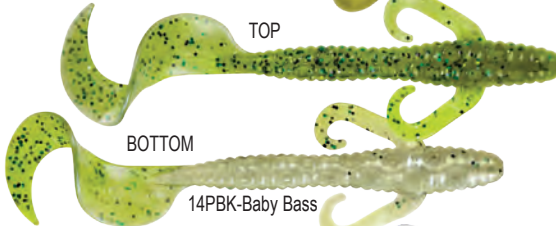

Magnum SinSation

The 5" Magnum SinSation is SinSationally effective and versatile rigged any way you prefer! Texas-rigged, Carolina-rigged, on a swim bait head; a scrounger head; or in place of a skirt on favorite spinnerbait, buzzbait or chatterbait. It's perfect for punching and even works as an oversized drop-shot bait.

Two front Curly Tails® produce lift, glide and pulsating for visual attraction. The back half of the body is thinner, allowing the oversized Curly Tail® to swim SinSationally.

The entire body is ribbed and covered with a series of poc'it chambers to increase water disturbance and slow its swim.

TOP

BOTTOM

GP5BS
-Okeechobee Craw

TOP

BOTTOM

DGWR
-California 420

TOP

BOTTOM

14PBK-Baby Bass

TOP

BOTTOM

71PBS
-Smokin' Shad

Matthew
Zdrzil

5" Magnum SinSation
6/resealable bag

Stock #
5MSS6

Be sure to add the color
code # after the stock #