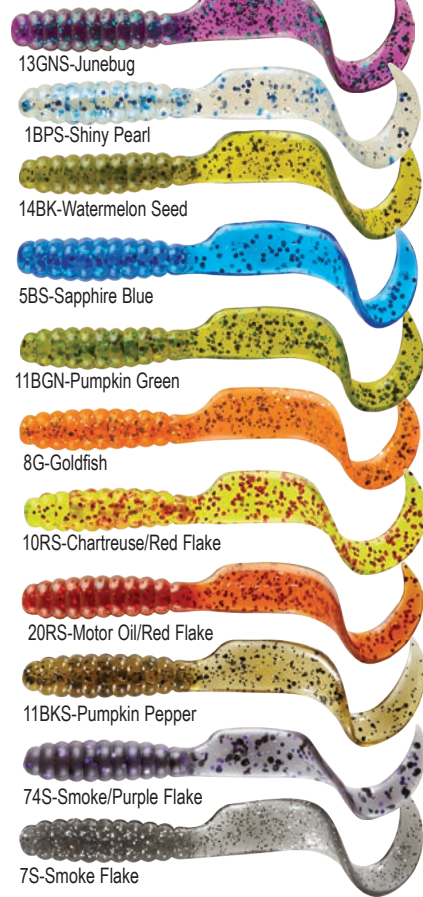

Mister Twister® 4" Twister® Tail

Solid and Flake (SF)