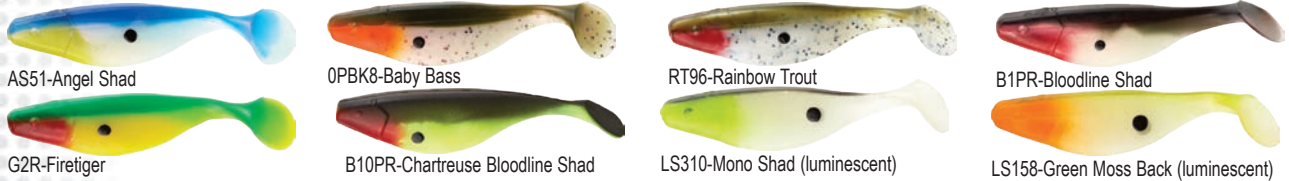

Sassy Shad®

Shad is the one bait fish that most fresh and salt water game fish seek as a food source, and the original Mister Twister® Sassy Shad® is the closest imitation of this classic bait fish. It will out produce any other shad-type lures. Its classic tail design and supple body give the Sassy Shad® the natural shad action big game fish can't resist.

PLEASE NOTE

The length of the 2½" and 3" Sassy Shad® is the length when rigged with a jighead. The actual length of these Sassy Shad® bodies is 2" & 2½" respectively.

2½" Sassy Shad® 10/resealable bag	Be sure to add the color code # after the stock #	Stock no. 25SA10	Price ea. \$ 3.45
3" Sassy Shad® 10/resealable bag		Stock no. 3SA10	Price ea. \$ 3.84
4" Sassy Shad® 10/resealable bag		Stock no. 4SA10	Price ea. \$ 4.92

Nature Series Sassy Shad®

Nature Series Sassy Shad®	Be sure to add the color code # after the stock #	Stock no.	Price ea.
2½" 8/resealable bag		25SANO8	\$ 4.83
3" 8/resealable bag		3SANO8	\$ 4.99
4" 8/resealable bag		4SANO8	\$ 6.15

3¼" VIE Shiner

Designed and tested by crappie guides and tournament anglers in three states. The vertical twin paddle tails displace more water, create more vibration, and impart an extreme swimming action. Small (1¾") shiner profile with an enhanced scale pattern. Every VIE Shiner is laminated, tri-colored or multi-colored for added visibility.