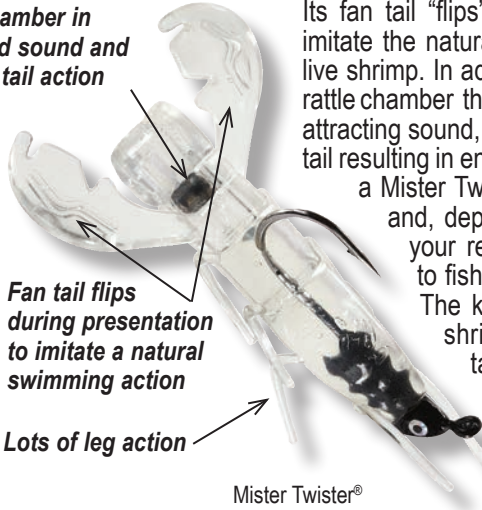

2 1/2" Fan Tail Shrimp

0SRG-Natural Shrimp

7BKGC Golden Bream

0RS-Measles

14RBK-Mangrove Red

LS-Luminescent

NP-New Penny (Laminated)

DA10LS-Silktreuse/Luminescent (Laminated)

HB0AJ-Opening Day (Laminated)

Rattle chamber in tail to add sound and enhance tail action

Actual Size

Shown clear for demonstrative purposes only -not available as a color

Fan tail flips during presentation to imitate a natural swimming action

Lots of leg action

Its fan tail "flips" during presentation to imitate the natural swimming action of a live shrimp. In addition the tail includes a rattle chamber that not only produces fish-attracting sound, but it adds weight to the tail resulting in enhanced motion. Rig it on a Mister Twister® Saltwater Jighead and, depending on the speed of your retrieve, you will be able to fish it at virtually any depth.

The key to effective artificial shrimp presentations is tail action and sound.

The Exude™ Fan Tail Shrimp not only has both, but its Exude™ formulation begins releasing scent as soon as the lure hits the water. Action, size, sound, colors and scent—Mister Twister's 2 1/2" Exude™ Fan Tail Shrimp has it all.