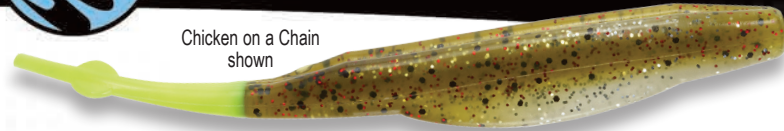

# 5" RT Slug

Chicken on a Chain shown

The EXUDE™ 5" RT Slug features a lifelike body with a belly hook slot that hides the hook for better hookups and a weedless presentation. Fish the EXUDE™ RT Slug on an offset hook. Its frantic darting and gliding motion simulates an injured shad. Plus, the EXUDE™ formulation delivers a fleshy, real feel and natural taste. This shad imitation releases scents and stimulants, just like a real injured shad.

	 15PGN - Molten <b>NEW Color</b>	 1PG - Croaker <b>NEW Color</b>	 14MCS - Pinfish <b>NEW Color</b>	
 13GNS - Purple Demon <b>NEW Color</b>	 9GNS - Red Demon <b>NEW Color</b>	 20RS - Slick Red <b>NEW Color</b>	 1-White	 LSST - Luminescent/ Silktreuse Tail
 14PBK - Baby Bass	 OBKSP - Salt & Pepper Shad	 N14BK1 - Watermelon Seed/White	 1PST - White Pearl/ Silktreuse Tail	 COAC - Chicken on a Chain (Glow)
 N126BS - Funky Chicken	 71PBS - Smokin' Shad	 14RBK - Mangrove Red	 14BK - Watermelon Seed	 141PBK - Trout
 HBOAJ - Opening Day	 N71P - Alewife	 7BKGC - Golden Bream	 GNOAJ - Green Sardine/Mosquito	 OG - Clear/Gold Flake
	 OBKST - Salt & Pepper/ Silktreuse Tail	 10PBK - Chartreuse Pearl & Pepper	 NP - New Penny	 1PAJ - Rainbow Shad

Exude™ 5" RT Slug	Stock #	Price
8/resealable bag (saltwater)	SERTS8	\$5.13

Be sure to add the color code # after the stock #

# 4" Curly Tail® Grub

Pumpkin Pepper shown

Everyone knows a Mister Twister® Curly Tail® Grub, rigged with a Mister Twister® jighead, is one of the most effective fishing lures ever. Mister Twister® invented the Curly Tail® Grub - often copied, yet never duplicated. Fish it with a slow, steady twitch. While Exude™ lures are great for saltwater fishing, this is one Exude™ product that truly will catch just about anything that swims.