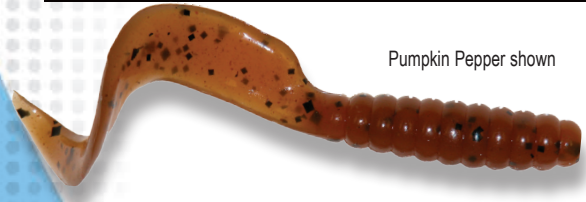

# 5" RT Slug

Chicken on a Chain shown

The EXUDE™ 5" RT Slug features a lifelike body with a belly hook slot that hides the hook for better hookups and a weedless presentation. Fish the EXUDE™ RT Slug on an offset hook. Its frantic darting and gliding motion simulates an injured shad. Plus, the EXUDE™ formulation delivers a fleshy, real feel and natural taste. This shad imitation releases scents and stimulants, just like a real injured shad.

	 15PGN - Molten <b>NEW Color</b>	 1PG - Croaker <b>NEW Color</b>	 14MCS - Pinfish <b>NEW Color</b>	
 13GNS - Purple Demon <b>NEW Color</b>	 9GNS - Red Demon <b>NEW Color</b>	 20RS - Slick Red <b>NEW Color</b>	 1-White	 LSST - Luminescent/ Silktreuse Tail
 14PBK - Baby Bass	 OBKSP - Salt & Pepper Shad	 N14BK1 - Watermelon Seed/White	 1PST - White Pearl/ Silktreuse Tail	 COAC - Chicken on a Chain (Glow)
 N126BS - Funky Chicken	 71PBS - Smokin' Shad	 14RBK - Mangrove Red	 14BK - Watermelon Seed	 141PBK - Trout
 HBOAJ - Opening Day	 N71P - Alewife	 7BKGC - Golden Bream	 GNOAJ - Green Sardine/Mosquito	 OG - Clear/Gold Flake
	 OBKST - Salt & Pepper/ Silktreuse Tail	 10PBK - Chartreuse Pearl & Pepper	 NP - New Penny	 1PAJ - Rainbow Shad

Exude™ 5" RT Slug	Stock #	Price
8/resealable bag (saltwater)	SERTS8	\$5.13

Be sure to add the color code # after the stock #

# 4" Curly Tail® Grub

Pumpkin Pepper shown

Everyone knows a Mister Twister® Curly Tail® Grub, rigged with a Mister Twister® jighead, is one of the most effective fishing lures ever. Mister Twister® invented the Curly Tail® Grub - often copied, yet never duplicated. Fish it with a slow, steady twitch. While Exude™ lures are great for saltwater fishing, this is one Exude™ product that truly will catch just about anything that swims.