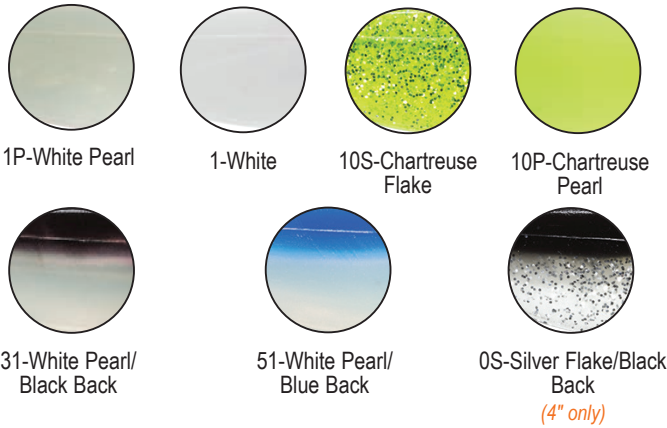

3 1/4" D.A.R.T.

Mangrove Red shown

The Exude™ 3/4" D.A.R.T. uses the ten distinct ribs on its underside, to mimic juvenile bait fish. How? First, they displace water, creating turbulence that kicks up bottom sediment, just like a feeding baitfish. Second, the ribs increase surface area, allowing maximum release of Exude™ formula and creating a scent that predators recognize as food.

Plus, the D.A.R.T.'s round solid body gives this lure enough mass to make casting or skipping it a breeze, even against a stiff wind. On a jighead, the D.A.R.T. will stand up from the bottom attracting redfish, trout, snook, and flounder.

White Pearl/Black Back shown

This natural swimming bait imitates a live shad. Its perfectly engineered paddle tail gives every Saltwater Sassy Shad® fish-attracting vibration, and is the original swimbait. Use a 4" Sassy Shad® for redfish, speckled trout and snook. Rockfish prefer a 6" Sassy Shad® trolled on umbrella rigs. Regardless of the saltwater game fish you're after, there is a Mister Twister® Saltwater Sassy Shad® for you.

4" Saltwater Shad	Stock #	Be sure to add the color code # after the stock #	Colors Available	Price
Solid/Flake Colors - 10/bag	S4SASF10		1, 1P, 10P, 10S	\$4.50
MultiColors - 10/bag	S4SAO10		31, 51, 0S	\$5.05
6" Saltwater Shad	Stock #	Be sure to add the color code # after the stock #	Colors Available	Price
Solid/Flake Colors - 5/bag	S6SASF5		1, 10P, 1P, 10S	\$6.85
MultiColors - 5/bag	S6SAO5		31, 51	\$8.75