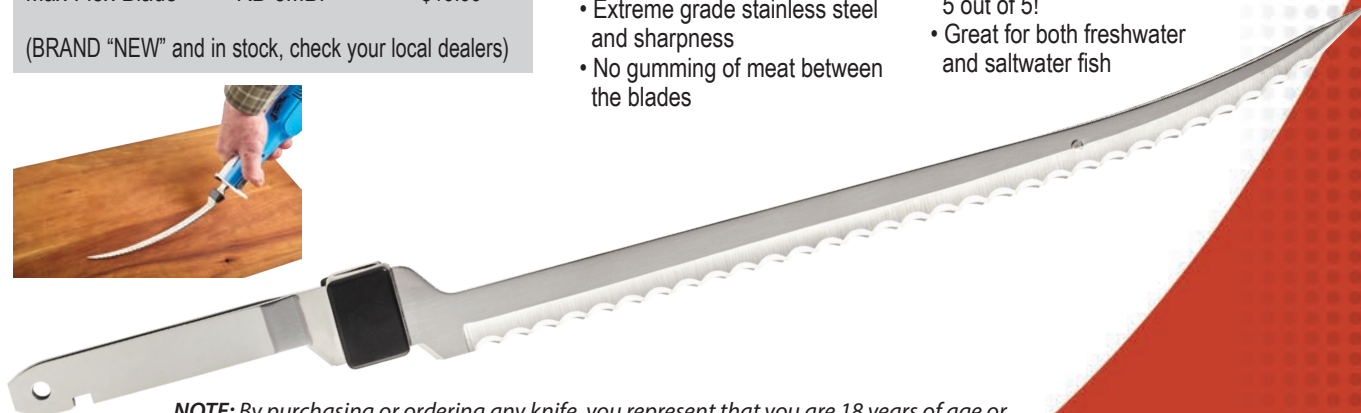

PIRANHA

Saltwater & Freshwater PIRANHA

All the features of the original Electric Fisherman® by Mister Twister® **PLUS** **25% MORE TORQUE**, **15% MORE SPEED** and a **9" BLADE** standard.

Guide Tested and Recommended for the Toughest Fish Cleaning Jobs

NEW 8" Max Flex Blade

8" Max Flex Blade	Stock #	Price
Max Flex Blade	RB-8MBF	\$15.33

(BRAND "NEW" and in stock, check your local dealers)

- Compatible with both the Electric Fisherman and Piranha
- Extreme grade stainless steel and sharpness
- No gumming of meat between the blades
- Heavily tested by different guides with a positive rating 5 out of 5!
- Great for both freshwater and saltwater fish