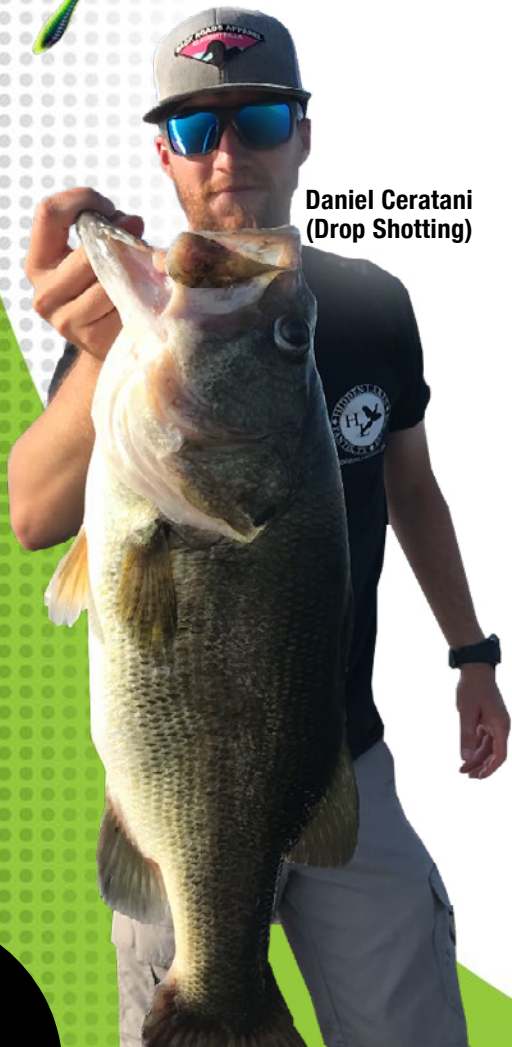

Daniel Ceratani
(Drop Shotting)

NEW COLORS

- HG65-Hologram Dawn
- RBS0-Red Bug Shad
- 15BK09F-Green Pumpkin/Merthiolate Vein
- 05NBBG- Bold Bluegill
- 13H-Grape Mist
- 1410S-Watermelon Green Apple
- 144-Watermelon Fire
- 14BKG4-Light Watermelon/Purple Vein
- 195-Chocolate/Blue Neon
- 19RS5-Black Neon/Blue Vein
- 20RS10-Pumpkin Red'Treuse
- 3RS9-Black/Red Vein
- 6S5-Morning Dawn
- 7BKGG-Lightning Shad
- 7BKS4-Grape Thunder
- AYU-Ayu
- CRS4-Oxblood/Red Flake
- JB10-June'Treuse
- RBP-Copperhead Red/Purple Flake

6 1/2" Tri-Alive® Nightcrawler	Stock #	Price
10/resealable bag	TA65NC10	$5.11

Be sure to add the color code # after the stock #