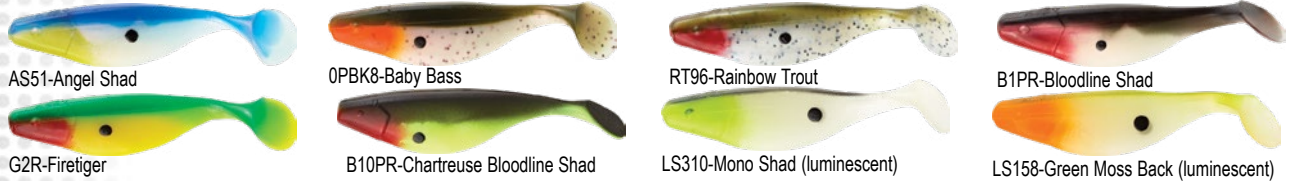

Sassy Shad®

Shad is the one bait fish that most fresh and salt water game fish seek as a food source, and the original Mister Twister® Sassy Shad® is the closest imitation of this classic bait fish. It will out produce any other shad-type lures. Its classic tail design and supple body give the Sassy Shad® the natural shad action big game fish can't resist.

PLEASE NOTE

The length of the 2½" and 3" Sassy Shad® is the length when rigged with a jighead. The actual length of these Sassy Shad® bodies is 2" & 2½" respectively.

2½" Sassy Shad® 10/resealable bag	Be sure to add the color code # after the stock #	Stock no. 25SA10	Price ea. \$ 3.44
3" Sassy Shad® 10/resealable bag		Stock no. 3SA10	Price ea. \$ 3.84
4" Sassy Shad® 10/resealable bag		Stock no. 4SA10	Price ea. \$ 4.76

Nature Series Sassy Shad®

Nature Series Sassy Shad®	Be sure to add the color code # after the stock #	Stock no.	Price ea.
2½" 8/resealable bag		25SAN08	\$ 4.83
3" 8/resealable bag		3SAN08	\$ 4.98
4" 8/resealable bag		4SAN08	\$ 6.15

1¾" VIE Shiner

Designed and tested by crappie guides and tournament anglers in three states. The vertical twin paddle tails displace more water, create more vibration, and impart an extreme swimming action.