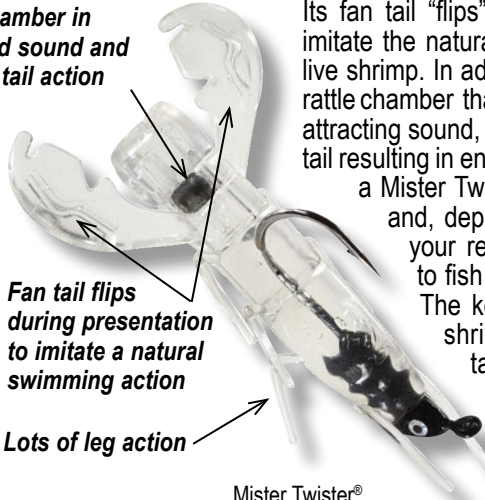

HB0AJ-Opening Day (Laminated)

Rattle chamber in tail to add sound and enhance tail action

Actual Size

Shown clear for demonstrative purposes only -not available as a color

Fan tail flips during presentation to imitate a natural swimming action

Lots of leg action

Its fan tail "flips" during presentation to imitate the natural swimming action of a live shrimp. In addition the tail includes a rattle chamber that not only produces fish-attracting sound, but it adds weight to the tail resulting in enhanced motion. Rig it on a Mister Twister® Saltwater Jighead and, depending on the speed of your retrieve, you will be able to fish it at virtually any depth.

The key to effective artificial shrimp presentations is tail action and sound. The Exude™ Fan Tail Shrimp not only has both, but its Exude™ formulation begins releasing scent as soon as the lure hits the water. Action, size, sound, colors and scent—Mister Twister's 2 1/2" Exude™ Fan Tail Shrimp has it all.

Rigged on a saltwater jighead or single weedless hook, the 3-3/4" EXUDE™ Shrimp mimics an escaping shrimp. A quick popping retrieve provides great tail action, while the undulating legs, make it irresistible to redfish, trout, snook, and flounder.