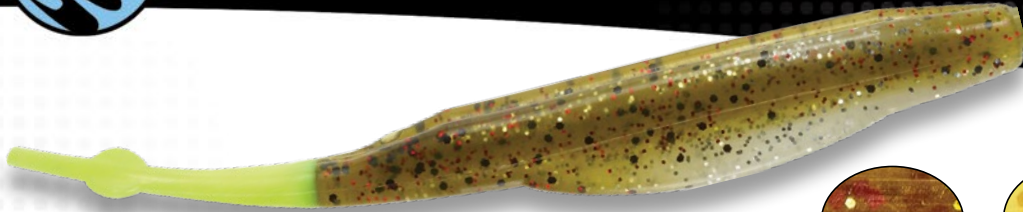

# 5" RT Slug

Chicken on a Chain shad shown

15PGN - Molten

1PG - Croaker

14MCS - Pinfish

The EXUDE™ 5" RT Slug features a lifelike body with a belly hook slot that hides the hook for better hookups and a weedless presentation. Fish the EXUDE™ RT Slug on an offset hook. Its frantic darting and gliding motion simulates an injured shad. Plus, the EXUDE™ formulation delivers a fleshy, real feel and natural taste. This shad imitation releases scents and stimulants, just like a real injured shad.

13GNS - Purple Demon

9GNS - Red Demon

20RS - Slick Red

1-White

LSST-Luminescent/Silktreuse Tail

14PBK - Baby Bass

OBKSP-Salt & Pepper Shad

N14BK1-Watermelon Seed/White

1PST-White Pearl/Silktreuse Tail

COAC-Chicken on a Chain (Glow)

N126BS - Funky Chicken

71PBS - Smokin' Shad

14RBK - Mangrove Red

14BK - Watermelon Seed

141PBK-Trout

HBOAJ-Opening Day

N71P - Alewife

7BKGC - Golden Bream

GNOAJ - Green Sardine/Mosquito

0G - Clear/Gold Flake

OBKST-Salt & Pepper/Silktreuse Tail

10PBK-Chartreuse Pearl & Pepper

NP - New Penny

1PAJ - Rainbow Shad