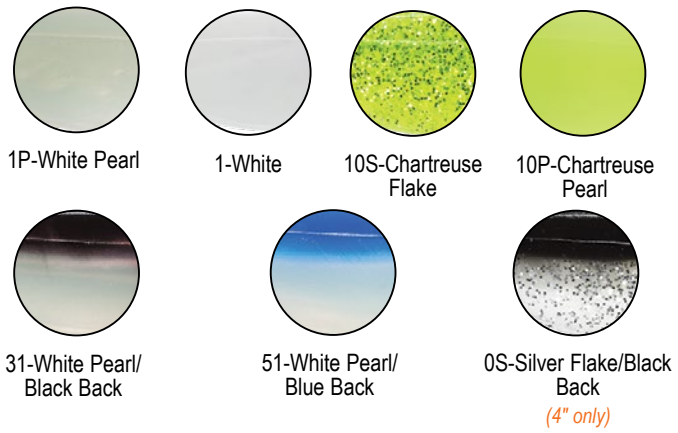

4 1/4" D.A.R.T.

The Exude™ 4 1/4" D.A.R.T. uses the ten distinct ribs on its underside, to mimic juvenile bait fish. How? First, they displace water, creating turbulence that kicks up bottom sediment, just like a feeding baitfish. Second, the ribs increase surface area, allowing maximum release of Exude™ formula and creating a scent that predators recognize as food.

Plus, the D.A.R.T.'s round solid body gives this lure enough mass to make casting or skipping it a breeze, even against a stiff wind. On a jighead, the D.A.R.T. will stand up from the bottom attracting redfish, trout, snook, and flounder.

EXUDE™ 4-1/4" D.A.R.T. 8/resealable bag (saltwater)	Stock # SE42D8	Be sure to add the color code # after the stock #	Price $5.13

Saltwater Sassy Shad®

This natural swimming bait imitates a live shad. Its perfectly engineered paddle tail gives every Saltwater Sassy Shad® fish-attracting vibration, and is the original swimbait. Use a 4" Sassy Shad® for redfish, speckled trout and snook. Rockfish prefer a 6" Sassy Shad® trolled on umbrella rigs. Regardless of the saltwater game fish you're after, there is a Mister Twister® Saltwater Sassy Shad® for you.

4" Saltwater Shad Solid/Flake Colors - 10/bag MultiColors - 10/bag	Stock # S4SASF10 S4SAO10	Be sure to add the color code # after the stock #	Colors Available 1, 1P, 10P, 10S 31, 51, 0S	Price $4.50 $5.05
6" Saltwater Shad Solid/Flake Colors - 5/bag MultiColors - 5/bag	Stock # S6SASF5 S6SAO5		Colors Available 1, 10P, 1P, 10S 31, 51	Price $7.39 $8.75