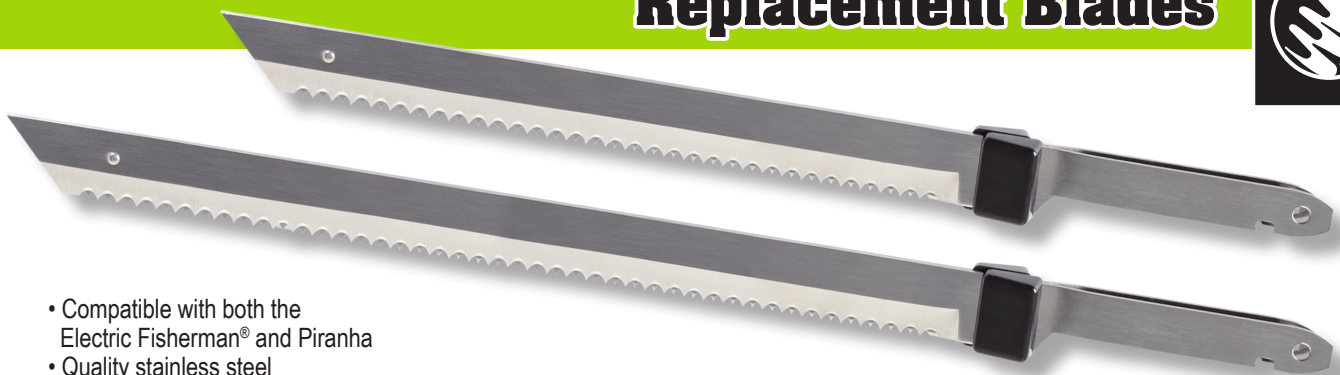

Replacement Blades

- Compatible with both the Electric Fisherman® and Piranha
- Quality stainless steel

NOTE: By purchasing or ordering any knife, you represent that you are 18 years of age or older and agree that you will take full responsibility for compliance with all applicable federal, state and local laws, regulations and other restrictions.

Replacement Blade	Stock #	Price
7" Replacement Blade	RB-1201	$15.39
9" Replacement Blade	RB-1209	$16.79