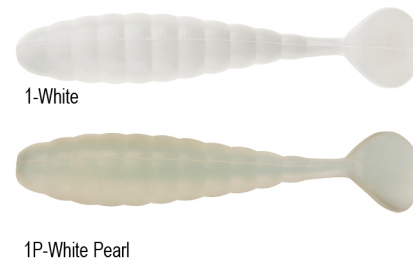

Be sure to add the color code # after the stock #

2 1/4" Sassy® Stingum

The Mister Twister 2 1/4 Sassy Stingum is made with a super soft formula that allows the lure to give off maximum action in the water. This life-like action is what can turn a slow day of fishing into a fishing frenzy in no time. The key to the Sassy Stingum is the flat spear-shaped tail design that can twitch and dance at even the slightest of movements, which fish see as an easy next meal.

2 1/4 Sassy Stingum 18/resealable bag	Stock # SS18	Price \$4.52
---	------------------------	------------------------

Be sure to add the color code # after the stock #

3" Sassy® Grub

Here is a great selection of proven Mister Twister® grubs that can be rigged anyway you like. They are consistently productive for freshwater anglers who are targeting bass, walleye and other game fish. Redfish and speck fishermen find the Sassy® Grub very effective while fishing in saltwater as well.

3" Sassy Grub 12/resealable bag	Stock # SG12	Price \$5.66
---	------------------------	------------------------

Be sure to add the color code # after the stock #

3" Baitfish Sassy® Grub

NEW PRODUCT

3" Baitfish Sassy Grub 10/resealable bag	Stock # BSG10	Price \$5.66
--	-------------------------	------------------------