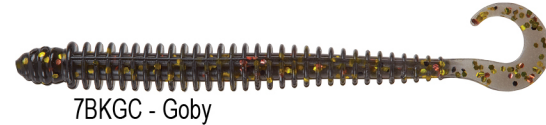

4" Ringworm SI

SALT INFUSED

Small & Salty, the 4" Ringworm SI is the perfect profile for those tough bites. The Ringworm SI is a very versatile lure... Texas rig, Carolina rig, drop shotting, and a killer with an open hook jig head; jiggling along weed lines or tight against dock pilings! Available in 16 proven colors, you can expect big results with the Ringworm SI.

4" Ringworm SI (Salt Infused)	Stock #	Price
15/resealable bag	4RWS15	$5.30

Be sure to add the color code # after the stock #

Pearl Color Series

CURLY TAIL® GRUB & TWISTER TAIL®

NEW
Color Series

3" Meeny™ (Solid & Flake)	Stock #	Price ea.
Solid/Flake colors - 20/resealable bag	MTSF20	$ 4.64
Solid/Flake colors - 35/resealable bag	MTSF35	$ 6.97
Bulk, Solid/Flake - 100 to a bag	MTSF100	$20.12

Be sure to add the color code # after the stock #

3" Meeny™ Curly Tail®

PEARL COLOR SERIES

4" Twister Tail® (Solid & Flake)	Stock #	Price ea.
Solid/Flake colors - 10/resealable bag	4TSF10	$ 4.50
Solid/Flake colors - 20/resealable bag	4TSF20	$ 7.33
Bulk, Solid/Flake - 100 to a bag	4TSF100	$33.42

Be sure to add the color code # after the stock #

4" Twister Tail®

PEARL COLOR SERIES