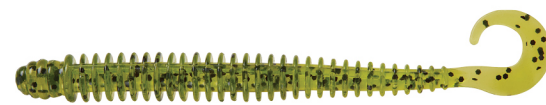

7BKGC - Goby

14BK - Watermelon Seed