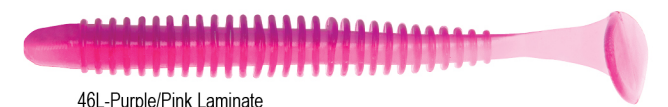

The 4" Ringworm is one of the most creative and versatile soft plastic baits ever created. Each individual ring on this worm vibrates and releases air bubbles that help grab the attention of any hungry walleye, smallmouth bass or largemouth bass. Add the iconic Curly Tail® to the equation and you have yourself a fish-catching machine!

4" Sassy® Swimmer

N4RS4-Purple/Red Silver Flake

101S-Neon Chartreuse

10S2-Chartreuse Flake/Yellow

10BK-Chartreuse Pepper

108-Chartreuse/Orange Core

1PSF-White Pearl/Silver Flake

910GG-Red/Chartreuse/Gold Flake

61S-Neon Pink

46L-Purple/Pink Laminate

Matt Johnson

Dustin Monson

4" Sassy Swimmer	Stock #	Price
8/resealable bag	4SSW8	\$ 5.50
Be sure to add the color code # after the stock #		

The Mister Twister 4" Sassy Swimmer is a ring style swim bait designed to entice even the most finicky of fish. The soft plastic formulation we use enhances the tail's swimming action without causing drag when used on a bladed jig, which allows no additional pressure on the blade's action. The Sassy Swimmer has proved that the Shakey Head, Tokyo Rig and drop shot techniques are all very productive, but this super versatile bait can also be used on a Jighead, weighted belly hook or under a spin Jighead.