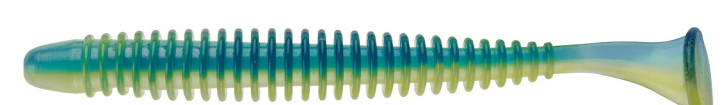

S520S-Sexy Flash Shad