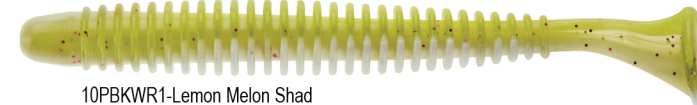

010P50HS-Chartreuse Shad

10PBKWR1-Lemon Melon Shad