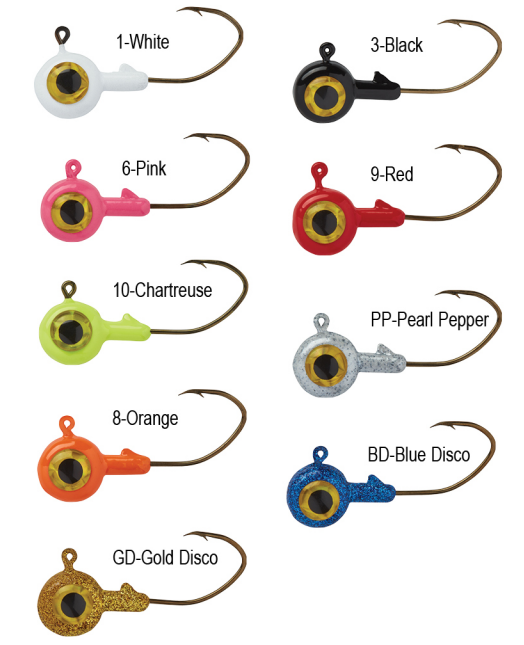

Be sure to add the color code # after the stock #

Painted Round Jighead Colors

Unpainted shown

UNPAINTED ROUND JIGHEADS

Weight/Size	Packaging	Stock No./ Unpainted	Price	Weight/Size	Packaging	Stock No./ Unpainted	Price
1/32 oz. #6 Hook	6/pouch	RJH32-6-U	\$ 4.20	1/8 oz. #1 Hook	5/pouch	RJH18-5-U	\$ 4.49
1/16 oz. #4 Hook	5/pouch	RJH16-5-U	\$ 4.25	1/4 oz. 2/0 Hook	5/pouch	RJH14-5-U	\$ 5.05

Unpainted Round Jighead

Gold Disco shown

Sassy Stingum Flat Jighead

STICKLE HOOK DESIGN

Super sharp and allows for better hookups without losing fish

The Sassy Stingum Flat Jig Head is available in 1/8 oz., 1/16 oz., and 1/24 oz. sizes and is the latest in jig head design. Equipped with a sickle hook, these super sharp hooks were formulated with a curve in the hook that allows anglers to better hookup with fish, without the fish coming off the hook. Large 3D eyes are added to the pancake-shaped jig head to better match a baitfish's profile.

1/24oz. Sassy Stingum Flat Jighead	Stock no.	Price ea.
8/pouch	SJ248P	\$6.88
1/16oz. Sassy Stingum Flat Jighead	Stock no.	Price ea.
7/pouch	SJ167P	\$6.88
1/8oz. Sassy Stingum Flat Jighead	Stock no.	Price ea.
6/pouch	SJ186P	\$6.88

DURABILITY Tough, extendable power cord, high-impact motor housing, and a two-year limited warranty.

EASE OF USE Quick & convenient blade release and safety lock.

Mister Twister® Electric Fisherman®	Stock #	Price
Electric Fisherman® Knife	MT-1201	\$44.99
7" Replacement Blade	RB-1201	\$18.11