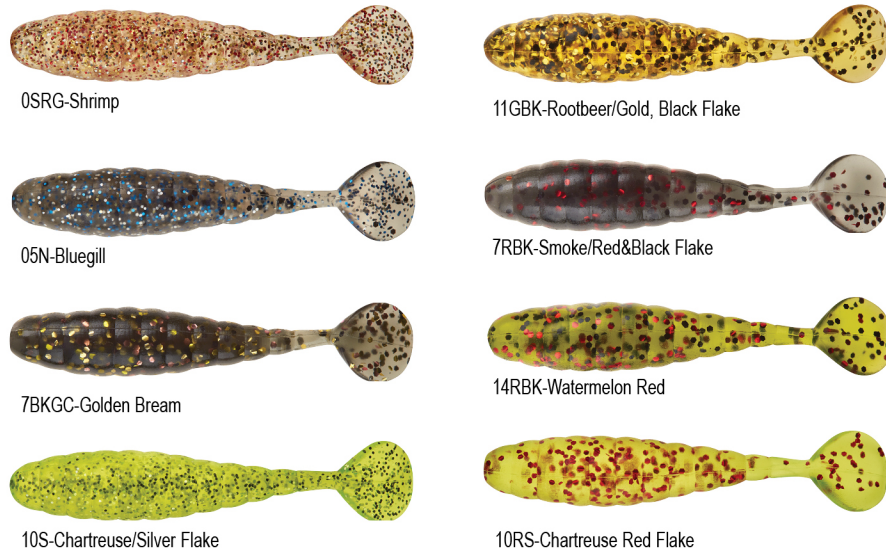

2 1/2" & 3" Sassy Shad®

The Original
MISTER TWISTER® SASSY SHAD®
Since 1979

Shad is the one bait fish that most fresh and salt water game fish seek as a food source, and the original Mister Twister® Sassy Shad® is the closest imitation of this classic bait fish. It will out produce any other shad-type lures. Its classic tail design and supple body give the Sassy Shad® the natural shad action big game fish can't resist.

Be sure to add the color code # after the stock #

2 1/4" Sassy® Stingum

The Mister Twister 2 1/4 Sassy Stingum is made with a super soft formula that allows the lure to give off maximum action in the water. This life-like action is what can turn a slow day of fishing into a fishing frenzy in no time. The key to the Sassy Stingum is the flat spear-shaped tail design that can twitch and dance at even the slightest of movements, which fish see as an easy next meal.

2 1/4 Sassy Stingum 18/resealable bag	Stock # SS18	Price \$4.52
---	------------------------	------------------------

Be sure to add the color code # after the stock #

3" Sassy® Grub

Here is a great selection of proven Mister Twister® grubs that can be rigged anyway you like. They are consistently productive for freshwater anglers who are targeting bass, walleye and other game fish. Redfish and speck fishermen find the Sassy® Grub very effective while fishing in saltwater as well.

3" Sassy Grub 12/resealable bag	Stock # SG12	Price \$5.66
---	------------------------	------------------------

Be sure to add the color code # after the stock #

3" Baitfish Sassy® Grub

NEW PRODUCT

3" Baitfish Sassy Grub 10/resealable bag	Stock # BSG10	Price \$5.66
--	-------------------------	------------------------