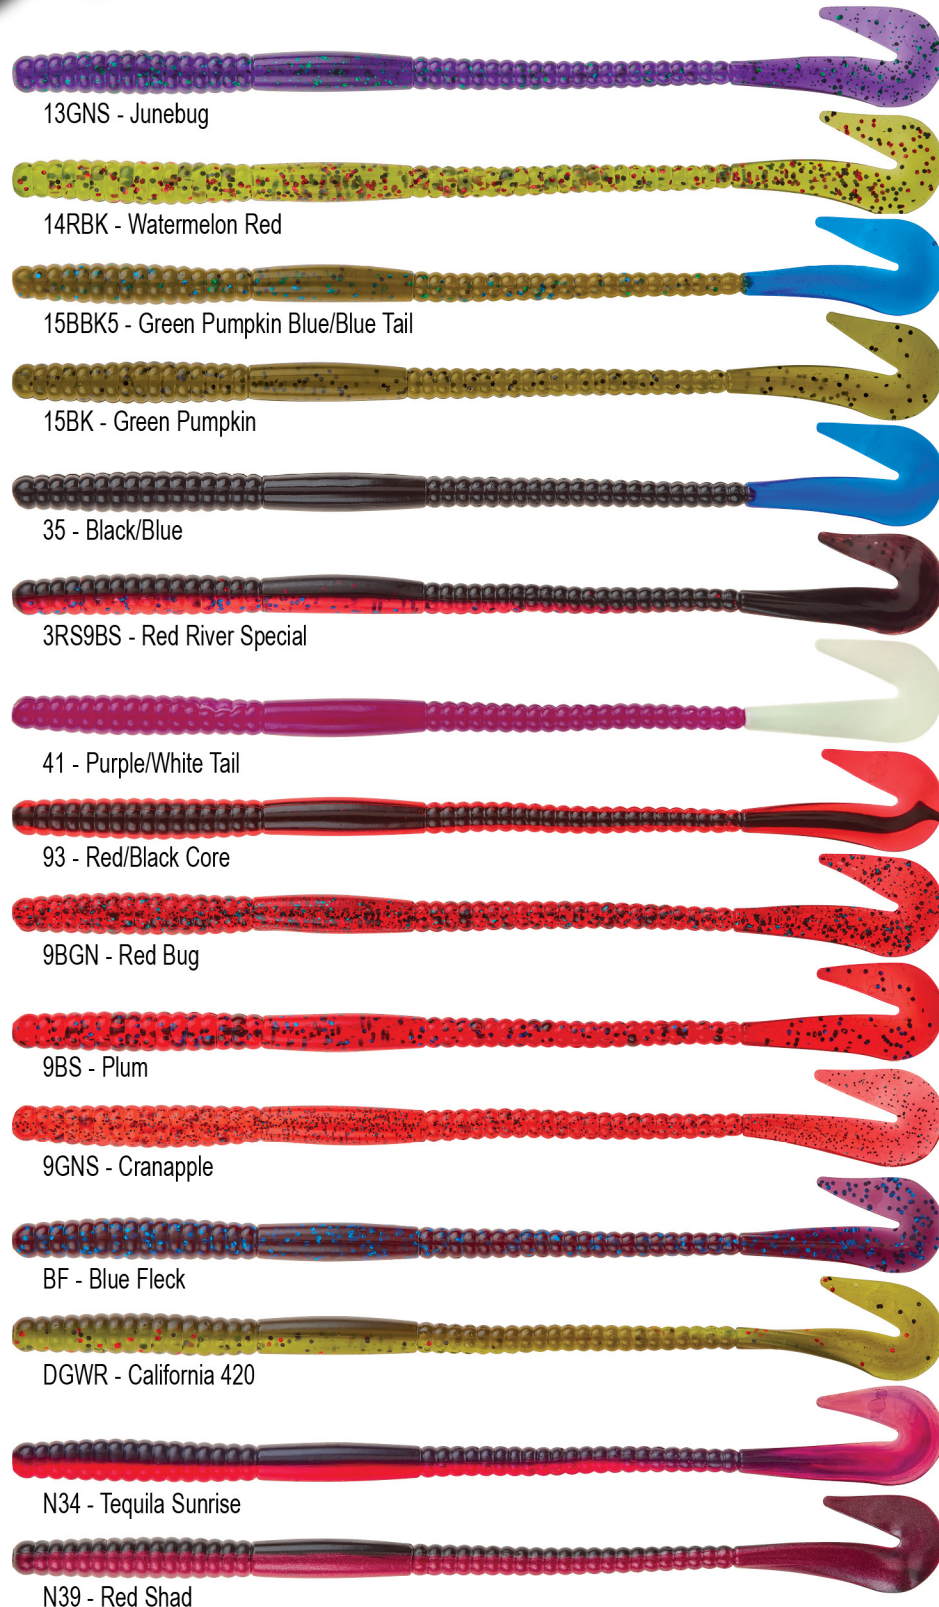

PHENOM[®] WORM
ORIGINALLY INTRODUCED
IN 1974

Hang 10! **Stock #** HT10 **Price** \$8.11

Be sure to add the color code # after the stock #

Mag 8" BUZZ Worm

MAG 8" BUZZ Worm	Stock #	Price
10/resealable bag	M8BW10	\$8.63

Be sure to add the color code # after the stock #

Mister Twister's Mag 8" BUZZ Worm and the Mag 12" BUZZ Worm, are big bass worms with a tail designed to provide maximum action and vibration while fishing structure. They can be extremely effective at getting bit when you flip the lure into the water and let it fall. Both worms work great for targeting bass on structure such as ledges, reeds and brush piles in deeper water. It is exceptional for flipping, Carolina rigging and Texas rigging on either a 5/0, 6/0 or 7/0 hook.