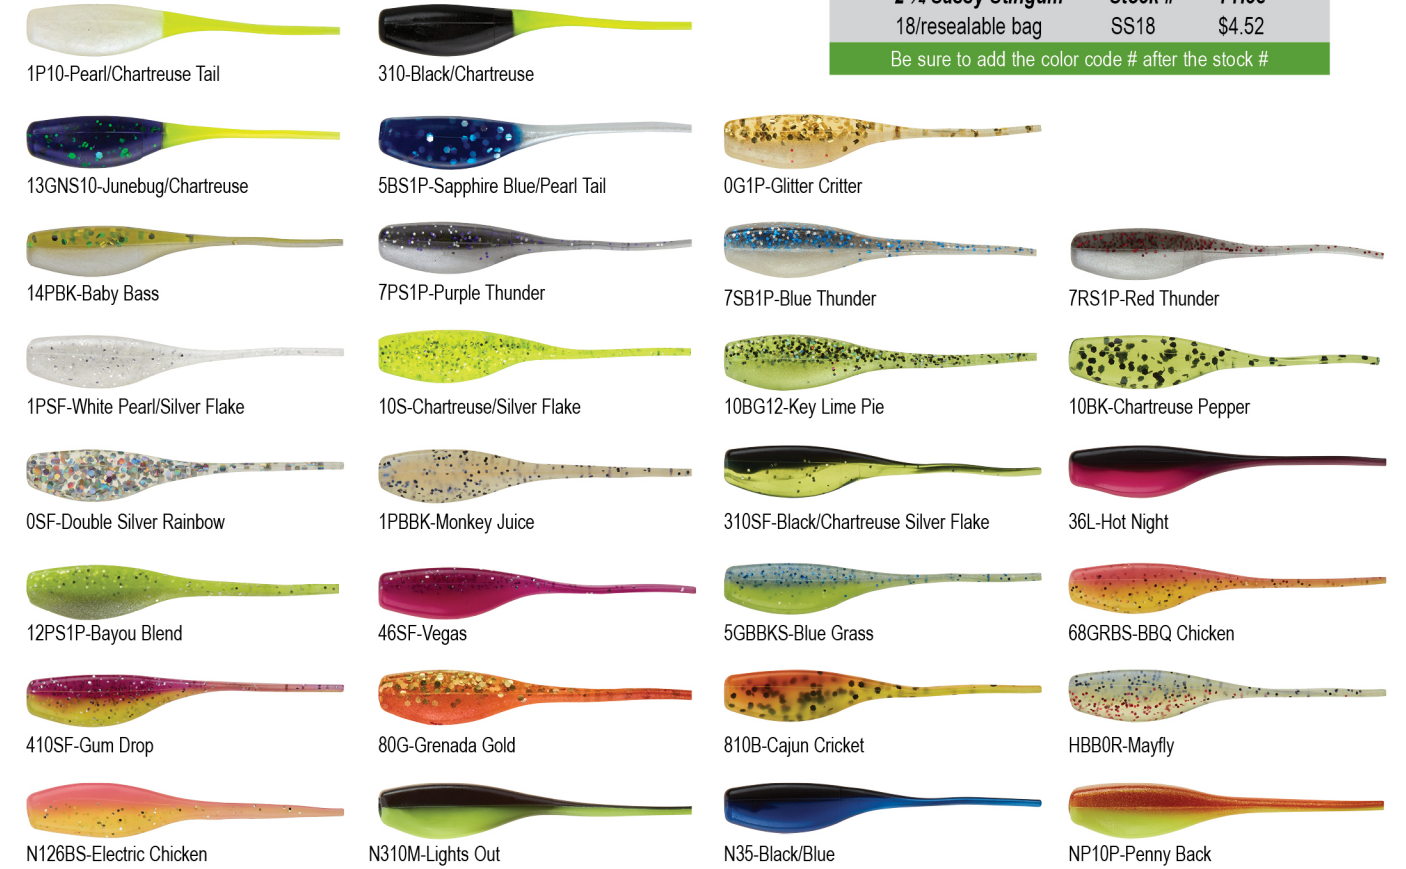

2 1/2" & 3" Sassy Shad®

The Original
MISTER TWISTER® SASSY SHAD®
Since 1979

Shad is the one bait fish that most fresh and salt water game fish seek as a food source, and the original Mister Twister® Sassy Shad® is the closest imitation of this classic bait fish. It will out produce any other shad-type lures. Its classic tail design and supple body give the Sassy Shad® the natural shad action big game fish can't resist.

Be sure to add the color code # after the stock #

2 1/4" Sassy® Stingum

The Mister Twister 2 1/4 Sassy Stingum is made with a super soft formula that allows the lure to give off maximum action in the water. This life-like action is what can turn a slow day of fishing into a fishing frenzy in no time. The key to the Sassy Stingum is the flat spear-shaped tail design that can twitch and dance at even the slightest of movements, which fish see as an easy next meal.

2 1/4 Sassy Stingum 18/resealable bag	Stock # SS18	Price \$4.52
---	------------------------	------------------------

Be sure to add the color code # after the stock #

3" Sassy® Grub

Here is a great selection of proven Mister Twister® grubs that can be rigged anyway you like. They are consistently productive for freshwater anglers who are targeting bass, walleye and other game fish. Redfish and speck fishermen find the Sassy® Grub very effective while fishing in saltwater as well.

3" Sassy Grub 12/resealable bag	Stock # SG12	Price \$5.66
---	------------------------	------------------------

Be sure to add the color code # after the stock #

3" Baitfish Sassy® Grub

NEW PRODUCT

3" Baitfish Sassy Grub 10/resealable bag	Stock # BSG10	Price \$5.66
--	-------------------------	------------------------