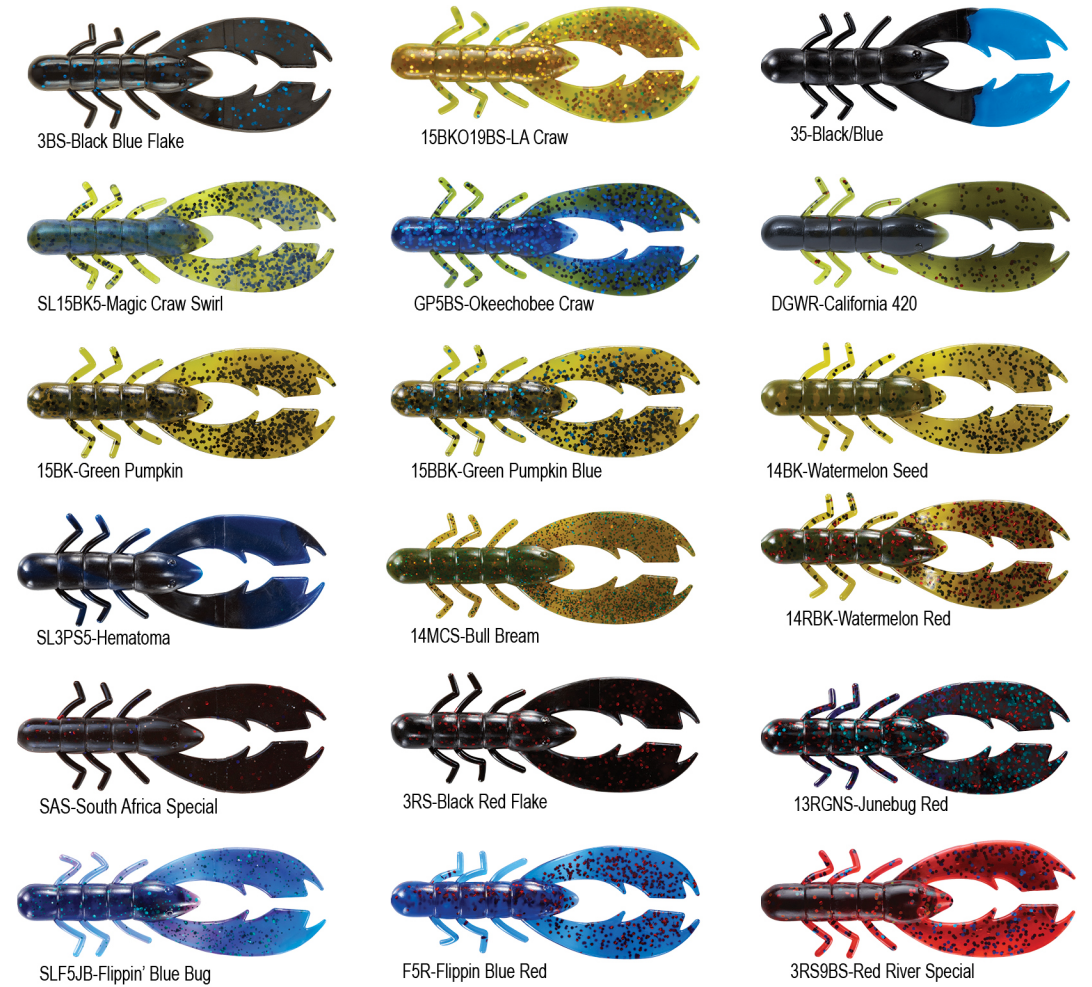

The 4" BUZZ Bug's tough, thick body makes it an ideal choice for punching and flipping with extra-wide gap hooks. Its long craws extend beyond skirted jigs to produce a consistent swimming action on a steady retrieve or when fished fast.

4" BUZZ Bug	Stock #	Price
10/resealable bag	4BB10	\$7.01

Be sure to add the color code # after the stock #

3 1/2" Poc'it Craw

The bottom side of the Poc'it Craw body has pockets that trap air and release bubbles during the retrieve to increase vibration and create a lifelike effect.

With a natural crawfish profile, Mister Twister's 3 1/2 " Poc'it Craw draws aggressive strikes. Perfect for Texas-rigging, plus makes a great jig trailer.

3 1/2" Poc'it Craw	Stock #	Price
9/resealable bag	35PIC9	\$6.79

This 10" worm has an extra-wide Mister Twister[®] ribbon tail that produces an enticing, swimming motion which results in merciless attacks from convinced bass. As you've probably heard, big baits catch big fish.