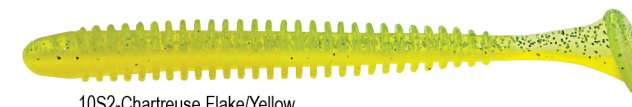

101S-Neon Chartreuse

10S2-Chartreuse Flake/Yellow