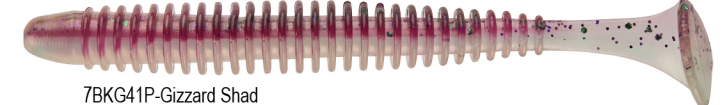

7BBGP6P1P-Baitfish

7BKG41P-Gizzard Shad