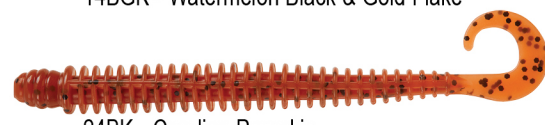

24BK - Carolina Pumpkin