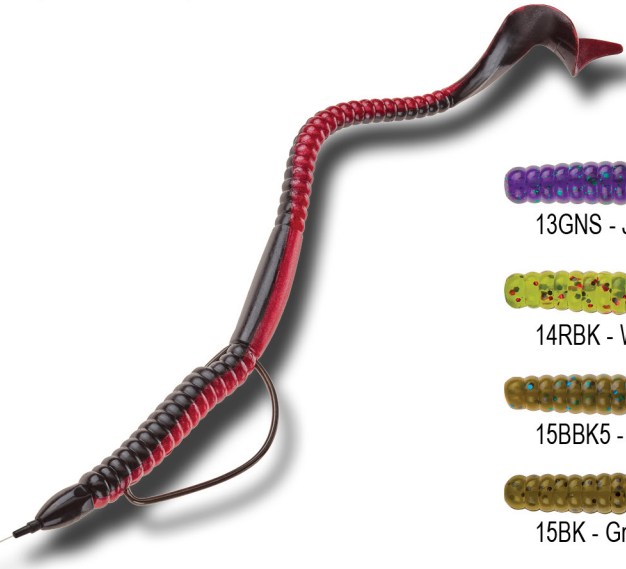

PHENOM[®] WORM
ORIGINALLY INTRODUCED
IN 1974

Hang 10! **Stock #** HT10 **Price** \$8.11

Be sure to add the color code # after the stock #

Mag 8" BUZZ Worm

MAG 8" BUZZ Worm	Stock #	Price
10/resealable bag	M8BW10	\$8.63

Be sure to add the color code # after the stock #

Mister Twister's Mag 8" BUZZ Worm and the Mag 12" BUZZ Worm, are big bass worms with a tail designed to provide maximum action and vibration while fishing structure. They can be extremely effective at getting bit when you flip the lure into the water and let it fall. Both worms work great for targeting bass on structure such as ledges, reeds and brush piles in deeper water. It is exceptional for flipping, Carolina rigging and Texas rigging on either a 5/0, 6/0 or 7/0 hook.