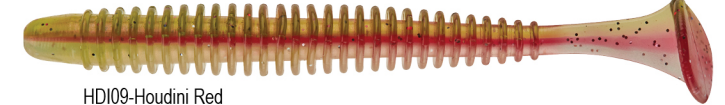

DG0GBWR-California 420 Flash

HD109-Houdini Red