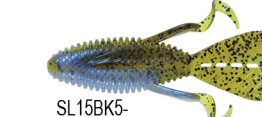

SL15BK5-Magic Craw Swirl