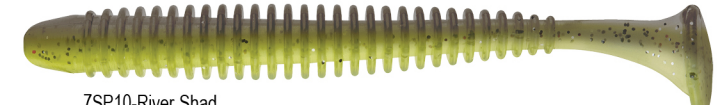

7SP10-River Shad