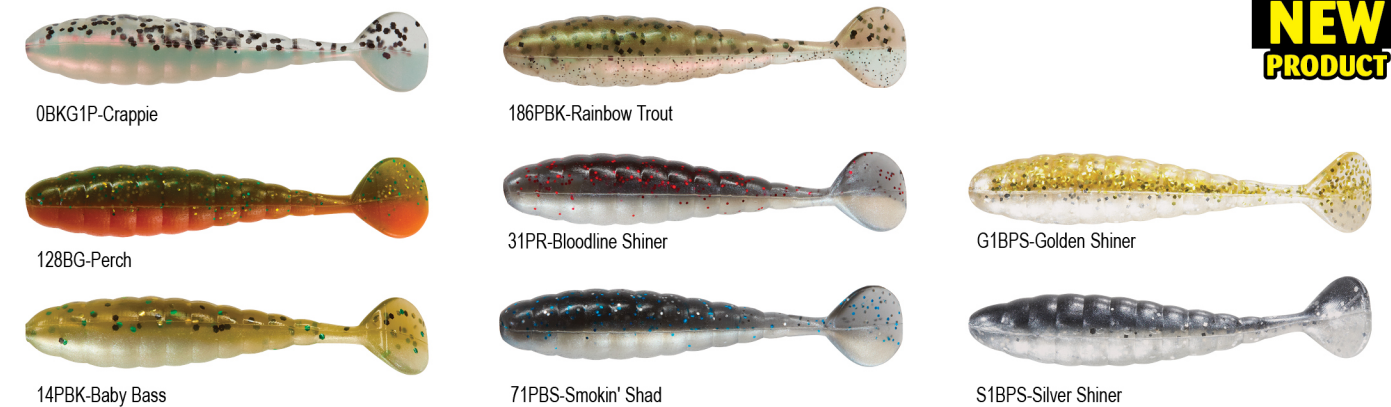

Be sure to add the color code # after the stock #

2 1/4" Sassy® Stingum

The Mister Twister 2 1/4 Sassy Stingum is made with a super soft formula that allows the lure to give off maximum action in the water. This life-like action is what can turn a slow day of fishing into a fishing frenzy in no time. The key to the Sassy Stingum is the flat spear-shaped tail design that can twitch and dance at even the slightest of movements, which fish see as an easy next meal.

2 1/4 Sassy Stingum 18/resealable bag	Stock # SS18	Price \$4.52
---	------------------------	------------------------

Be sure to add the color code # after the stock #

3" Sassy® Grub

Here is a great selection of proven Mister Twister® grubs that can be rigged anyway you like. They are consistently productive for freshwater anglers who are targeting bass, walleye and other game fish. Redfish and speck fishermen find the Sassy® Grub very effective while fishing in saltwater as well.

3" Sassy Grub 12/resealable bag	Stock # SG12	Price \$5.66
---	------------------------	------------------------

Be sure to add the color code # after the stock #

3" Baitfish Sassy® Grub

NEW PRODUCT

3" Baitfish Sassy Grub 10/resealable bag	Stock # BSG10	Price \$5.66
--	-------------------------	------------------------