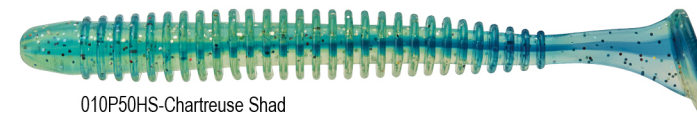

4" Sassy® Trailer

The NEW 4" Sassy Trailer was requested from our Pro Staff in colors that will match up to their favorite lures..... spinnerbaits, buzz baits, swim jigs, and bladed jigs. The slim profile doesn't interfere with the hook set and it's swimming action helps entice aggressive strikes. You can even cut down the Sassy Trailer for a Ned Head presentation!

4" Sassy Trailer	Stock #	Price
10/resealable bag	4SST10	$5.14

Be sure to add the color code # after the stock #

Lures provided by T&J Lures LLC - Donaldsonville, LA

4" Tri-Com Sassy® Swimmer

The Mister Twister 4" Tri-Com Sassy Swimmer is a ring style swim bait designed to entice even the most finicky of fish. The soft plastic formulation we use enhances the tail's swimming action without causing drag when used on a bladed jig, which allows no additional pressure on the blade's action. The Sassy Swimmer has proved during testing that the Shakey Head, Tokyo Rig and drop shot techniques are all very productive, but this super versatile bait can also be used on a Jighead, weighted belly hook or under a spin Jighead. The Sassy Swimmer also makes for a great trailer application on spinner baits, swim jigs or chatter bait style lures.

4" Tri-Com Sassy Swimmer	Stock #	Price
8/resealable bag	4TCSW8	$5.75

Be sure to add the color code # after the stock #