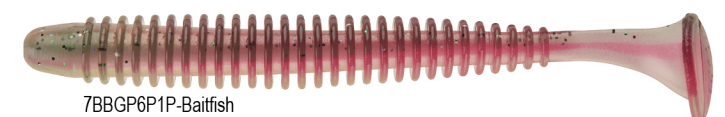

4" Sassy® Trailer

The NEW 4" Sassy Trailer was requested from our Pro Staff in colors that will match up to their favorite lures..... spinnerbaits, buzz baits, swim jigs, and bladed jigs. The slim profile doesn't interfere with the hook set and it's swimming action helps entice aggressive strikes. You can even cut down the Sassy Trailer for a Ned Head presentation!

4" Sassy Trailer	Stock #	Price
10/resealable bag	4SST10	$5.14

Be sure to add the color code # after the stock #

Lures provided by T&J Lures LLC - Donaldsonville, LA

4" Tri-Com Sassy® Swimmer

The Mister Twister 4" Tri-Com Sassy Swimmer is a ring style swim bait designed to entice even the most finicky of fish. The soft plastic formulation we use enhances the tail's swimming action without causing drag when used on a bladed jig, which allows no additional pressure on the blade's action. The Sassy Swimmer has proved during testing that the Shakey Head, Tokyo Rig and drop shot techniques are all very productive, but this super versatile bait can also be used on a Jighead, weighted belly hook or under a spin Jighead. The Sassy Swimmer also makes for a great trailer application on spinner baits, swim jigs or chatter bait style lures.

4" Tri-Com Sassy Swimmer	Stock #	Price
8/resealable bag	4TCSW8	$5.75

Be sure to add the color code # after the stock #