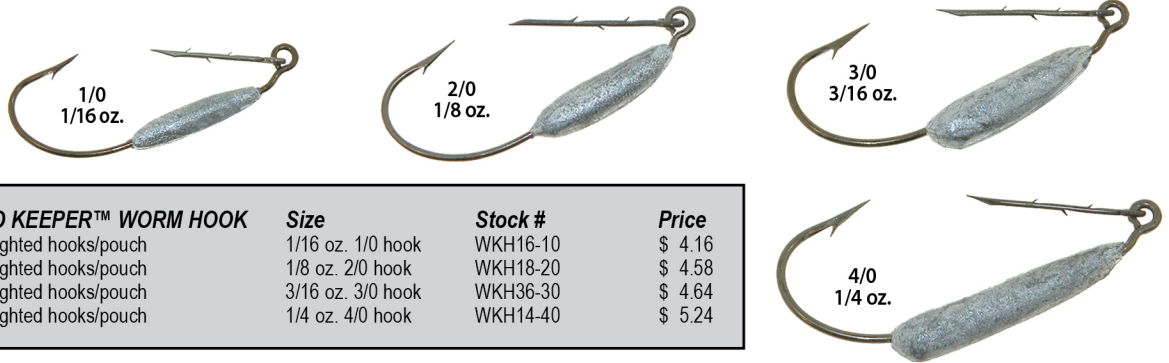

Keeper™ Hooks

Chartreuse Red Flk
Curly Tail with
Keeper Hook shown

KEEPER™ WORM HOOK	Size	Stock #	Price
5 bronze hooks/pouch	M4	KH5-M4	\$4.28
5 bronze hooks/pouch	M2	KH5-M2	\$4.28
5 bronze hooks/pouch	1/0	KH5-1/0	\$4.28
5 bronze hooks/pouch	2/0	KH5-2/0	\$4.28
5 bronze hooks/pouch	3/0	KH5-3/0	\$4.28
5 bronze hooks/pouch	4/0	KH5-4/0	\$4.28
5 bronze hooks/pouch	5/0	KH5-5/0	\$4.28

HOOKS SHOWN ACTUAL SIZE

Weighted Keeper™ Hook

HOOKS SHOWN ACTUAL SIZE

WEIGHTED KEEPER™ WORM HOOK	Size	Stock #	Price
4 bronze weighted hooks/pouch	1/16 oz. 1/0 hook	WKH16-10	\$ 4.16
4 bronze weighted hooks/pouch	1/8 oz. 2/0 hook	WKH18-20	\$ 4.58
4 bronze weighted hooks/pouch	3/16 oz. 3/0 hook	WKH36-30	\$ 4.64
4 bronze weighted hooks/pouch	1/4 oz. 4/0 hook	WKH14-40	\$ 5.24