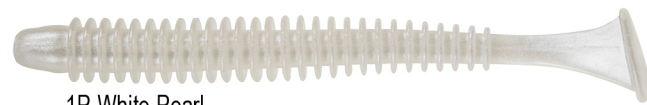

1P-White Pearl