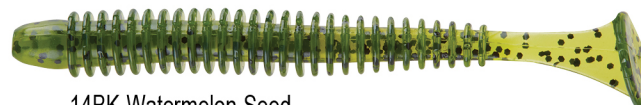

SWIM JIG
Pumpkin Black & Orange Flake Sassy Trailer shown

1-White

1P-White Pearl

1BPS-Shiny Pearl

3BS-Black Blue Flake

10S-Chartreuse/Silver Flake

14BK-Watermelon Seed

15BK-Green Pumpkin