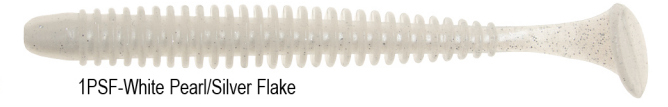

The 4" Ringworm is one of the most creative and versatile soft plastic baits ever created. Each individual ring on this worm vibrates and releases air bubbles that help grab the attention of any hungry walleye, smallmouth bass or largemouth bass. Add the iconic Curly Tail® to the equation and you have yourself a fish-catching machine!

4" Sassy® Swimmer

N4RS4-Purple/Red Silver Flake

101S-Neon Chartreuse

10S2-Chartreuse Flake/Yellow

10BK-Chartreuse Pepper

108-Chartreuse/Orange Core

1PSF-White Pearl/Silver Flake

910GG-Red/Chartreuse/Gold Flake

61S-Neon Pink

46L-Purple/Pink Laminate

Matt Johnson

Dustin Monson

4" Sassy Swimmer	Stock #	Price
8/resealable bag	4SSW8	\$ 5.50
Be sure to add the color code # after the stock #		

The Mister Twister 4" Sassy Swimmer is a ring style swim bait designed to entice even the most finicky of fish. The soft plastic formulation we use enhances the tail's swimming action without causing drag when used on a bladed jig, which allows no additional pressure on the blade's action. The Sassy Swimmer has proved that the Shakey Head, Tokyo Rig and drop shot techniques are all very productive, but this super versatile bait can also be used on a Jighead, weighted belly hook or under a spin Jighead.