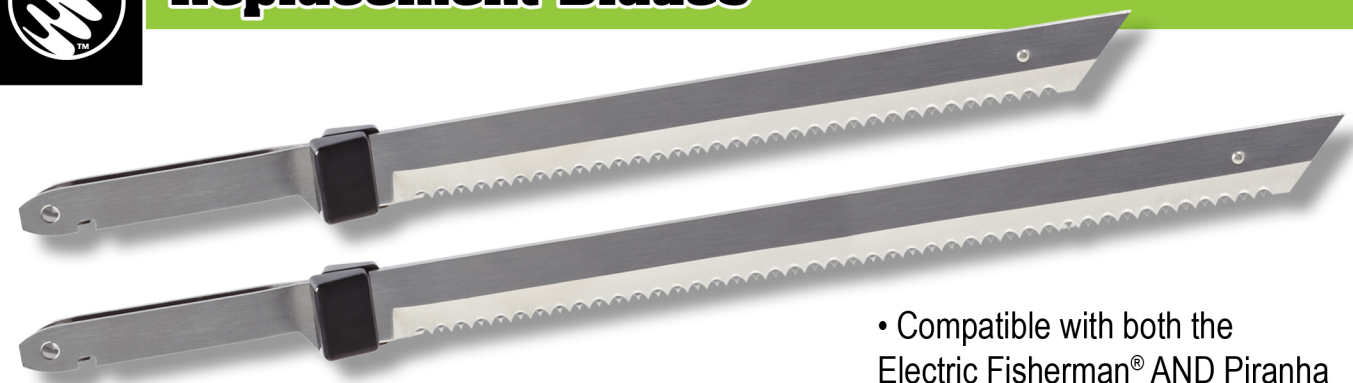

Piranha

Saltwater & Freshwater

Recommended for the Toughest Fish Cleaning Jobs. Also A Popular Choice for BBQ Competition Teams.

All the features of the original Electric Fisherman® by Mister Twister® **PLUS**

25% MORE TORQUE, 15% MORE SPEED and a **9" BLADE** standard.

Two year limited warranty

Mister Twister® PIRANHA	Stock #	Price
PIRANHA Knife	MT-1208	\$59.99
9" Replacement Blade	RB-1209	\$19.75

The Mister Twister® PIRANHA fillet knife is warranted against defects in materials & workmanship for 2 years from the date of original purchase. Mister Twister® reserves the right to repair or replace units that are returned during the warranty period if (a) the unit is returned prepaid and (b) a dated sales receipt accompanies the merchandise. This warranty does not apply to units which show excessive wear, unreasonable or commercial use or damage not resulting from normal, expected use. Use of a blade not sold by Mister Twister® may alter the performance of the PIRANHA & will void the warranty. Any alterations will void the warranty. Non-warranty repairs will be handled for \$15.00 per unit. Include your payment with the returned merchandise. Repair service is available up to three years from the date of purchase. Mail the knife only (do not send the blade) to: Mister Twister, LLC, P.O. Box 996, Minden, LA 71058-0996

Replacement Blades

- Compatible with both the Electric Fisherman® AND Piranha
- Quality stainless steel

Replacement Blade	Stock #	Price
7" Replacement Blade	RB-1201	\$18.11
9" Replacement Blade	RB-1209	\$19.75