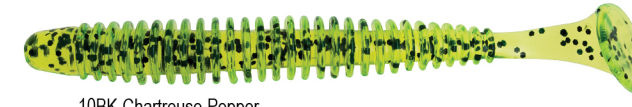

The 4" Ringworm is one of the most creative and versatile soft plastic baits ever created. Each individual ring on this worm vibrates and releases air bubbles that help grab the attention of any hungry walleye, smallmouth bass or largemouth bass. Add the iconic Curly Tail® to the equation and you have yourself a fish-catching machine!

4" Sassy® Swimmer

N4RS4-Purple/Red Silver Flake

101S-Neon Chartreuse

10S2-Chartreuse Flake/Yellow

10BK-Chartreuse Pepper

108-Chartreuse/Orange Core

1PSF-White Pearl/Silver Flake

910GG-Red/Chartreuse/Gold Flake

61S-Neon Pink

46L-Purple/Pink Laminate

Matt Johnson

Dustin Monson

4" Sassy Swimmer	Stock #	Price
8/resealable bag	4SSW8	\$ 5.50
Be sure to add the color code # after the stock #		

The Mister Twister 4" Sassy Swimmer is a ring style swim bait designed to entice even the most finicky of fish. The soft plastic formulation we use enhances the tail's swimming action without causing drag when used on a bladed jig, which allows no additional pressure on the blade's action. The Sassy Swimmer has proved that the Shakey Head, Tokyo Rig and drop shot techniques are all very productive, but this super versatile bait can also be used on a Jighead, weighted belly hook or under a spin Jighead.