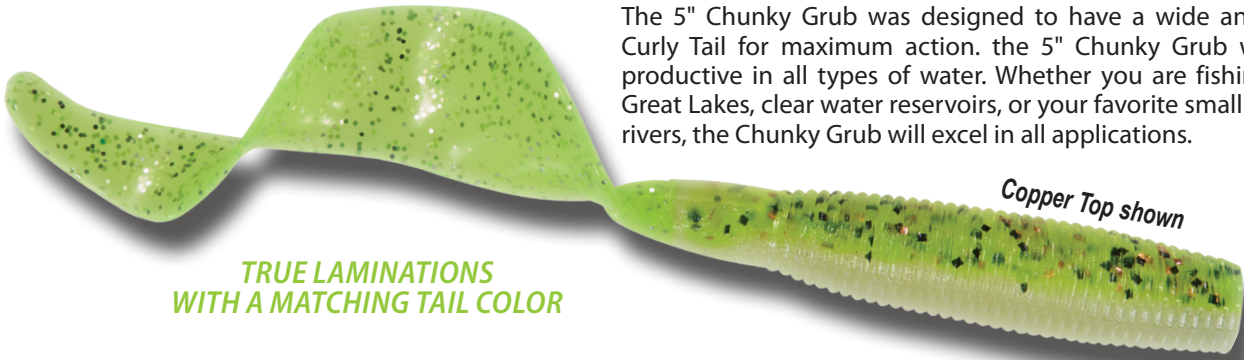

5" Chunky Grub

**NEW
PRODUCT**

The 5" Chunky Grub was designed to have a wide and thin Curly Tail for maximum action. the 5" Chunky Grub will be productive in all types of water. Whether you are fishing the Great Lakes, clear water reservoirs, or your favorite smallmouth rivers, the Chunky Grub will excel in all applications.

**TRUE LAMINATIONS
WITH A MATCHING TAIL COLOR**

BRS - Bruiser Shad

PCH - Perch

CPT - Copper Top

FTG - Firetiger

BYB - Baby Bass

JRS - Junebug Red Shad

CHS - Chartreuse Shad