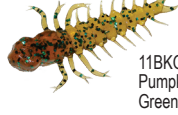

7" Super Lizard[®] SI

SALT INFUSED

Revamped with a longer, wider tail for more water movement. Every color uses a common Salt Infused belly color - SAND with glitter that will give the flash needed for Carolina rigging or dragging slowly in shallow waters!

N5BSSD - Blue Sapphire / Sand

All Super Lizard[®] SI Colors Feature a
SAND COLORED BOTTOM WITH SALT

7" Super Lizard SI (Salt Infused)	Stock #	Price
8/resealable bag	7SLSI8	\$5.68

Be sure to add the color code # after the stock #

Iced Tea shown

2 3/4" TwisterMite

The Mister Twister[®] 2 3/4" TwisterMite is perfect for trout, crappie, panfish, and smallmouth. Rig with a jig or rig it as a drop shot lure. Available in 12 colors.

2 3/4" TwisterMite	Stock #	Price
12/resealable bag	MTTM12	\$7.73

Be sure to add the color code # after the stock #

11BKO-Pumpkin Black & Orange Flake

11GBK-Rootbeer/ Gold,Black Flake

15BK-Green Pumpkin

I-TEA -Iced Tea

3RS-Black Red Flake

14BK Watermelon Seed

11BKGN Pumpkin Green Pepper