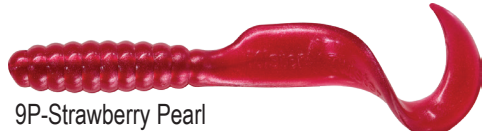

Be sure to add the color code # after the stock #

3" Meeny™ Curly Tail®

PEARL COLOR SERIES

1P-White Pearl

8P-Orange Pearl

10P-Chartreuse Pearl

14P-Watermelon Pearl

6P-Pink Pearl

23P-Black Grape Pearl

9P-Strawberry Pearl

24P-Natural Pearl

4" Twister Tail® (Solid & Flake)	Stock #	Price ea.
Solid/Flake colors – 10/resealable bag	4TSTF10	\$ 4.50
Solid/Flake colors – 20/resealable bag	4TSTF20	\$ 7.33
Bulk, Solid/Flake – 100 to a bag	4TSTF100	\$33.42

Be sure to add the color code # after the stock #

4" Twister Tail®

PEARL COLOR SERIES

1P-White Pearl

8P-Orange Pearl

10P-Chartreuse Pearl

14P-Watermelon Pearl

6P-Pink Pearl

23P-Black Grape Pearl

9P-Strawberry Pearl

24P-Natural Pearl