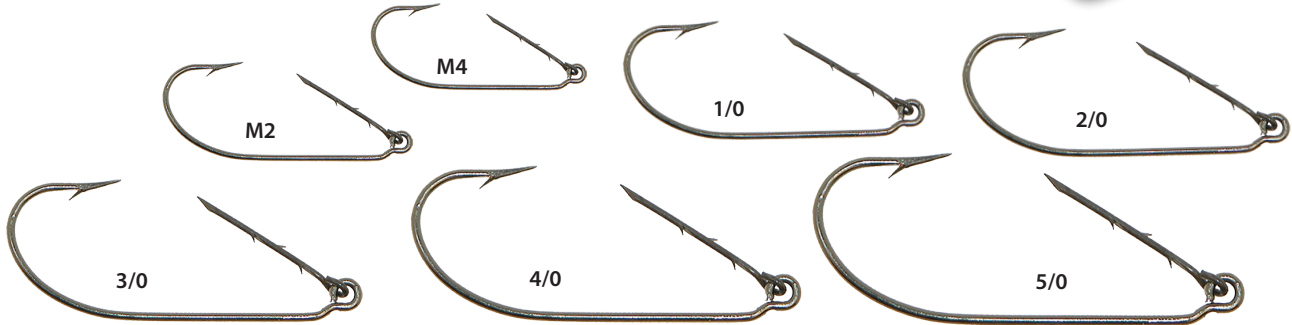

# Keeper™ Hooks

Chartreuse Red Flk  
Curly Tail with  
Keeper Hook shown

KEEPER™ WORM HOOK	Size	Stock #	Price
5 bronze hooks/pouch	M4	KH5-M4	\$4.28
5 bronze hooks/pouch	M2	KH5-M2	\$4.28
5 bronze hooks/pouch	1/0	KH5-1/0	\$4.28
5 bronze hooks/pouch	2/0	KH5-2/0	\$4.28
5 bronze hooks/pouch	3/0	KH5-3/0	\$4.28
5 bronze hooks/pouch	4/0	KH5-4/0	\$4.28
5 bronze hooks/pouch	5/0	KH5-5/0	\$4.28

HOOKS SHOWN ACTUAL SIZE

# Weighted Keeper™ Hook

HOOKS SHOWN ACTUAL SIZE

WEIGHTED KEEPER™ WORM HOOK	Size	Stock #	Price
4 bronze weighted hooks/pouch	1/16 oz. 1/0 hook	WKH16-10	\$ 4.16
4 bronze weighted hooks/pouch	1/8 oz. 2/0 hook	WKH18-20	\$ 4.58
4 bronze weighted hooks/pouch	3/16 oz. 3/0 hook	WKH36-30	\$ 4.64
4 bronze weighted hooks/pouch	1/4 oz. 4/0 hook	WKH14-40	\$ 5.24