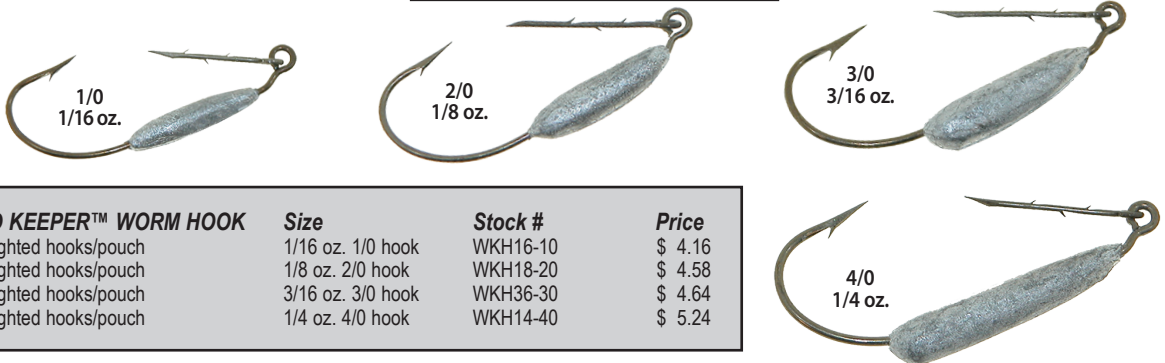

# Keeper™ Hooks

Chartreuse Red Flk  
Curly Tail with  
Keeper Hook shown

KEEPER™ WORM HOOK	Size	Stock #	Price
5 bronze hooks/pouch	M4	KH5-M4	\$4.28
5 bronze hooks/pouch	M2	KH5-M2	\$4.28
5 bronze hooks/pouch	1/0	KH5-1/0	\$4.28
5 bronze hooks/pouch	2/0	KH5-2/0	\$4.28
5 bronze hooks/pouch	3/0	KH5-3/0	\$4.28
5 bronze hooks/pouch	4/0	KH5-4/0	\$4.28
5 bronze hooks/pouch	5/0	KH5-5/0	\$4.28

HOOKS SHOWN ACTUAL SIZE

# Weighted Keeper™ Hook

HOOKS SHOWN ACTUAL SIZE

WEIGHTED KEEPER™ WORM HOOK	Size	Stock #	Price
4 bronze weighted hooks/pouch	1/16 oz. 1/0 hook	WKH16-10	\$ 4.16
4 bronze weighted hooks/pouch	1/8 oz. 2/0 hook	WKH18-20	\$ 4.58
4 bronze weighted hooks/pouch	3/16 oz. 3/0 hook	WKH36-30	\$ 4.64
4 bronze weighted hooks/pouch	1/4 oz. 4/0 hook	WKH14-40	\$ 5.24